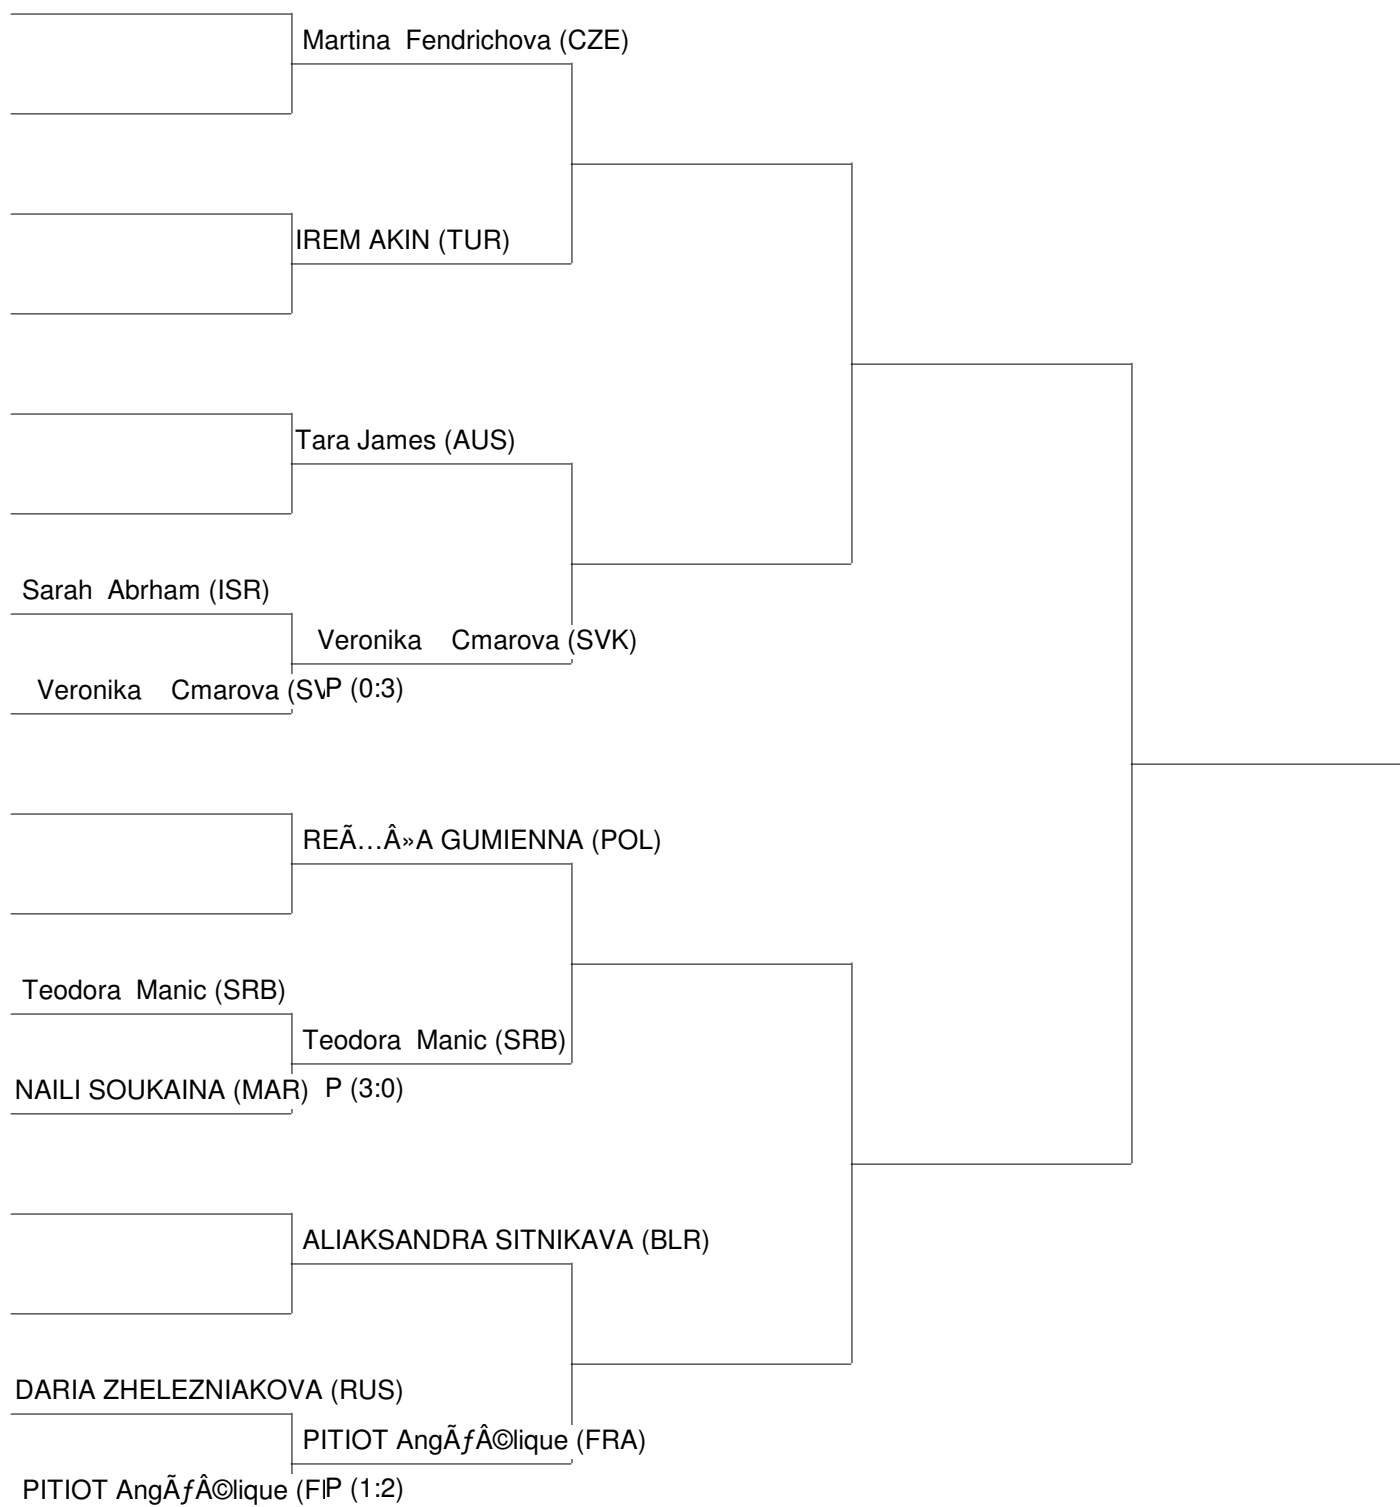

K1 women -65kg

WORLD CHAMPIONSHIPS 2015 (KL, K1, LK)

Belgrade [SRB]

21.10.2015 - 01.11.2015