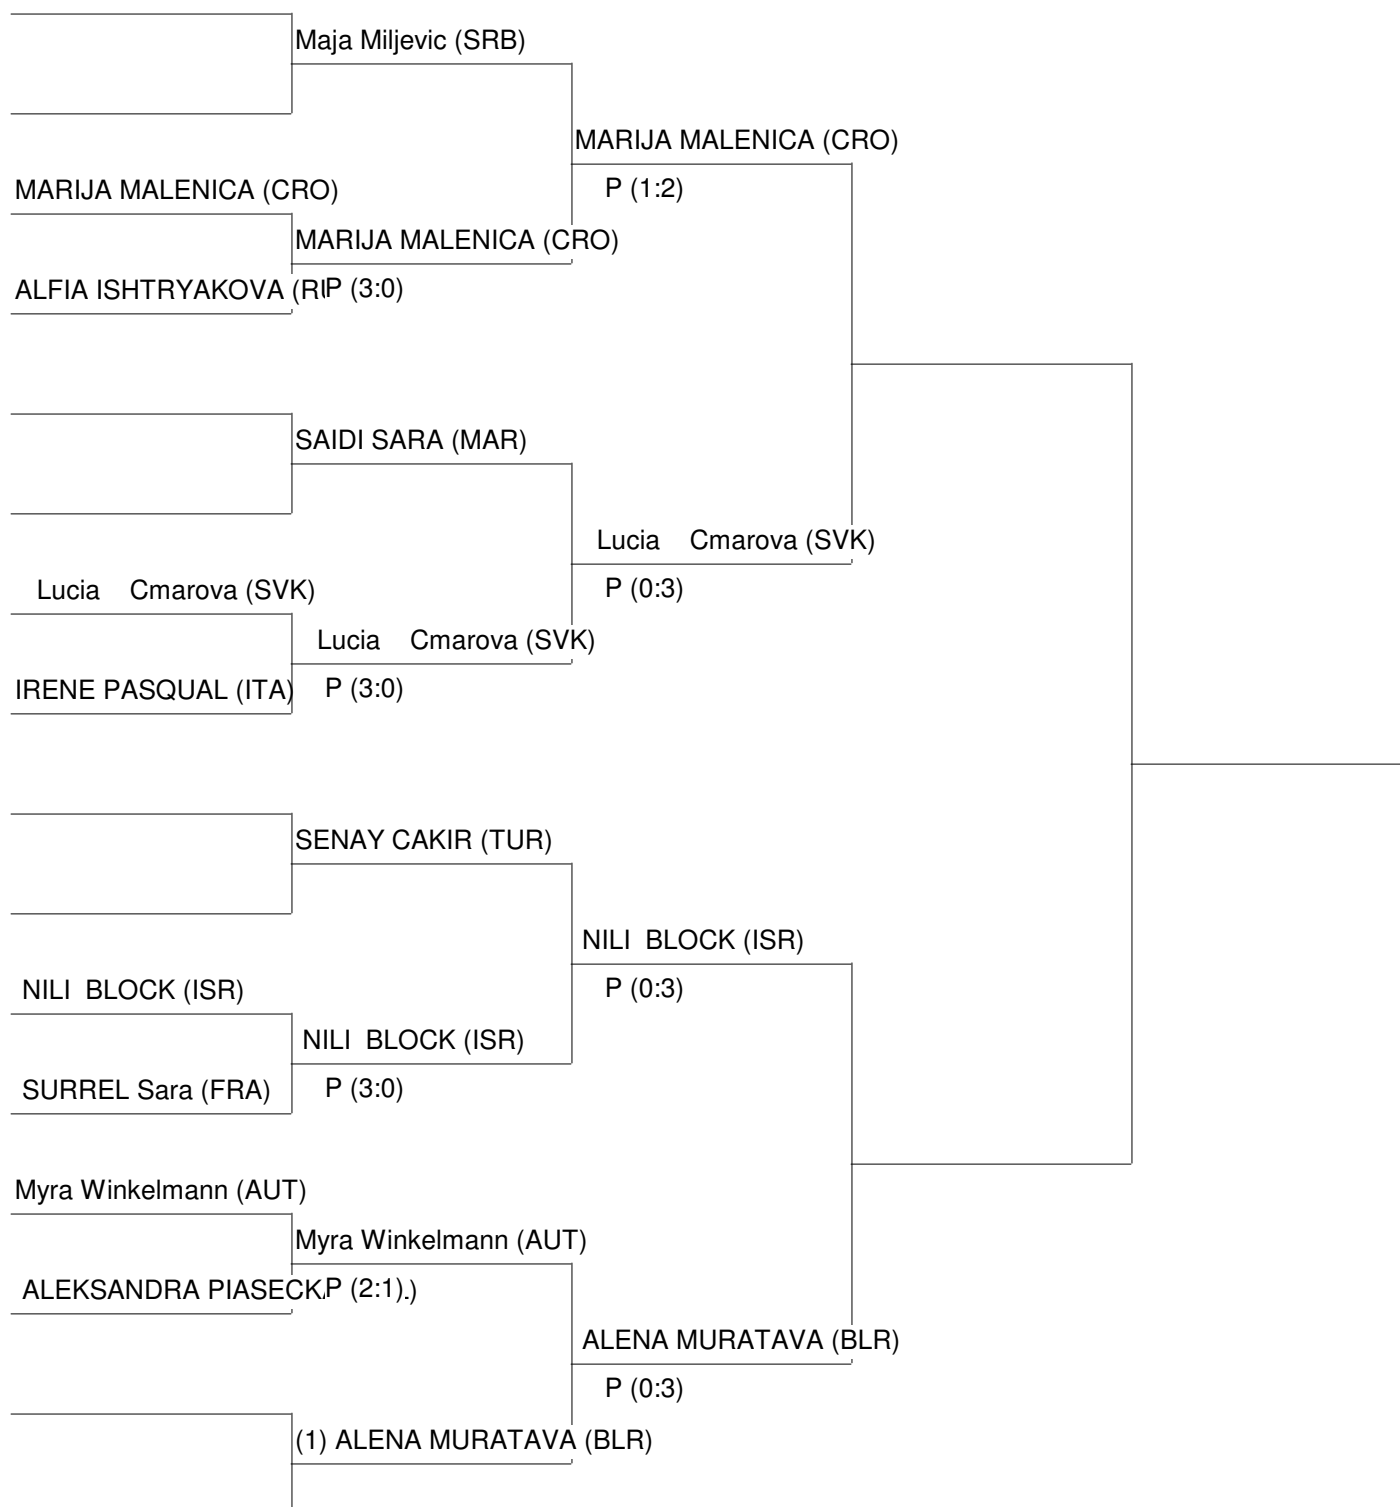

K1 women -56kg

WORLD CHAMPIONSHIPS 2015 (KL, K1, LK)
Belgrade [SRB]
21.10.2015 - 01.11.2015

K1 women -60kg

WORLD CHAMPIONSHIPS 2015 (KL, K1, LK)

Belgrade [SRB]

21.10.2015 - 01.11.2015

K1 women -65kg

WORLD CHAMPIONSHIPS 2015 (KL, K1, LK)