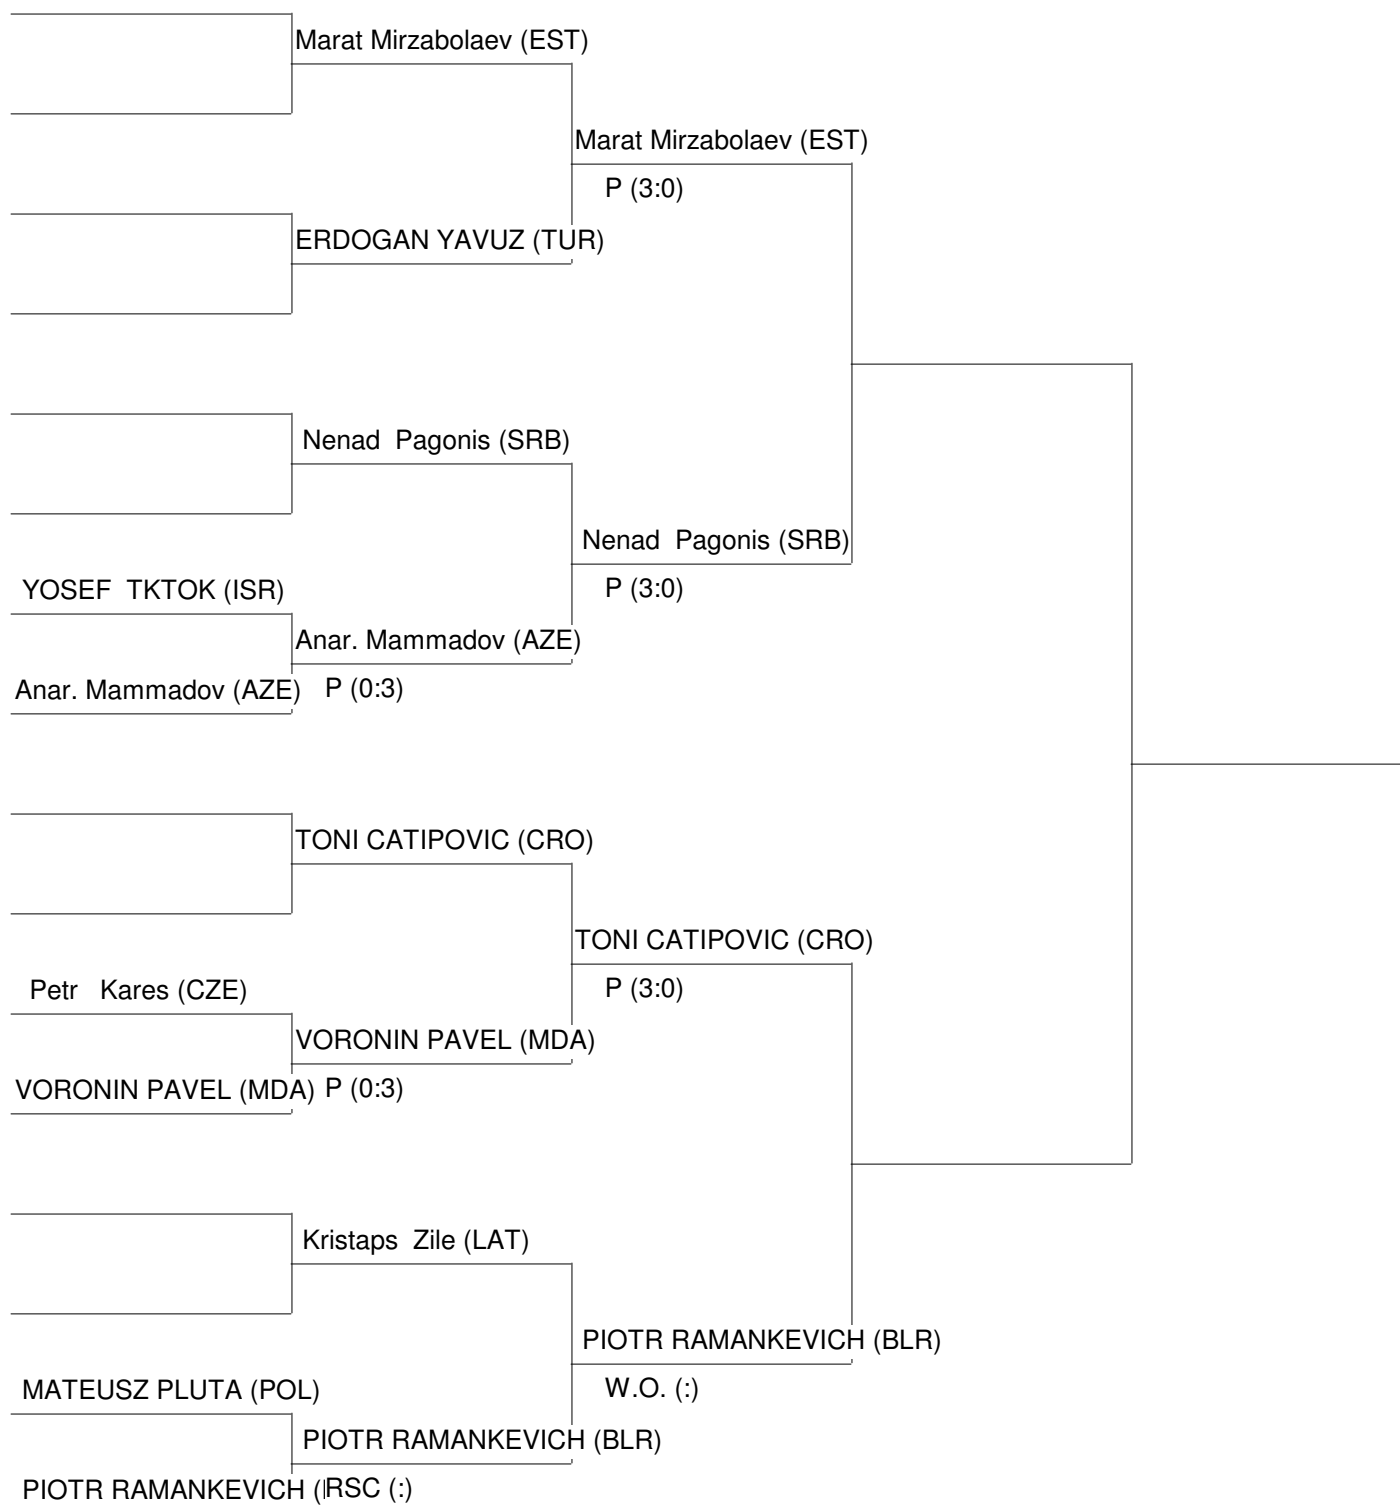

Belgrade [SRB]

21.10.2015 - 01.11.2015

K1 men -91kg

WORLD CHAMPIONSHIPS 2015 (KL, K1, LK)

Belgrade [SRB]

21.10.2015 - 01.11.2015

K1 men +91kg

WORLD CHAMPIONSHIPS 2015 (KL, K1, LK)