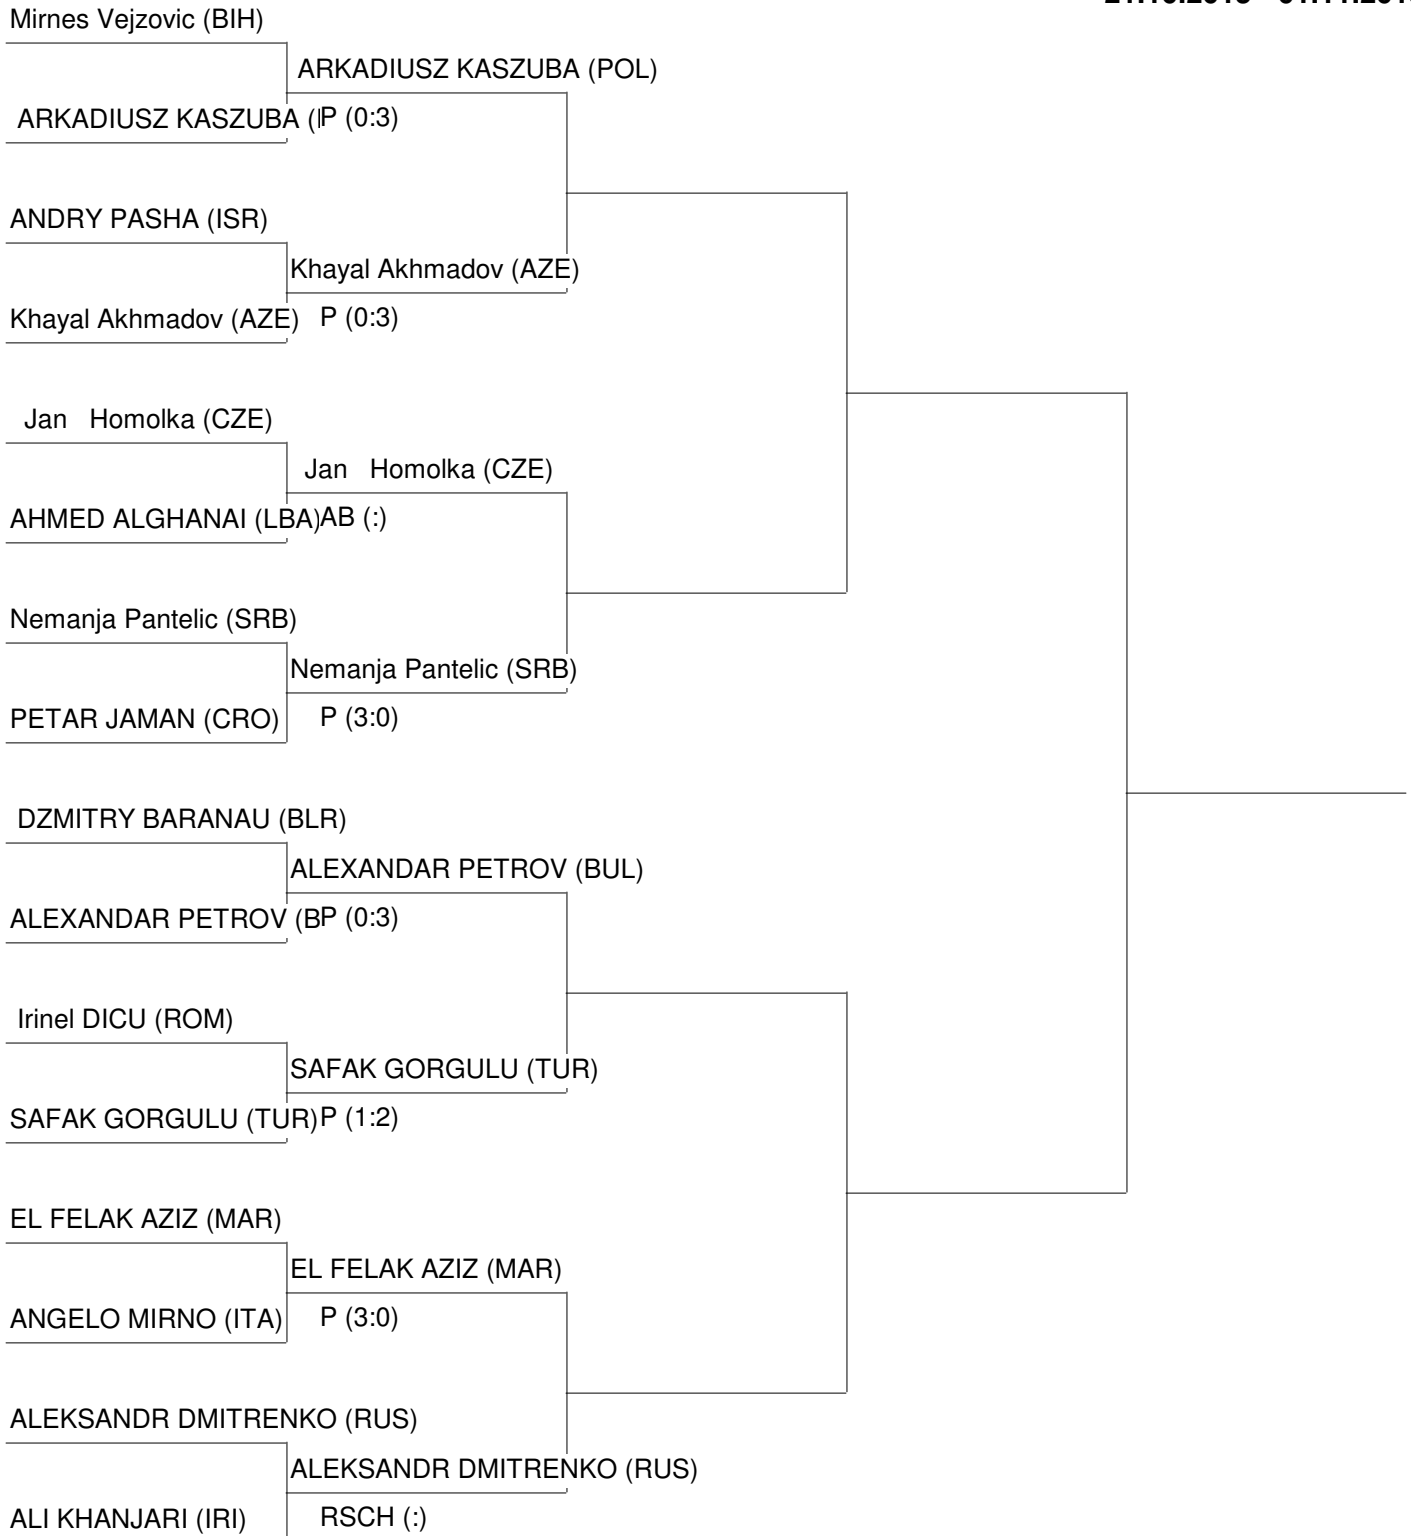

K1 men -75kg

WORLD CHAMPIONSHIPS 2015 (KL, K1, LK)

Belgrade [SRB]

21.10.2015 - 01.11.2015

K1 men -81kg

WORLD CHAMPIONSHIPS 2015 (KL, K1, LK)
Belgrade [SRB]
21.10.2015 - 01.11.2015

K1 men -86kg

WORLD CHAMPIONSHIPS 2015 (KL, K1, LK)