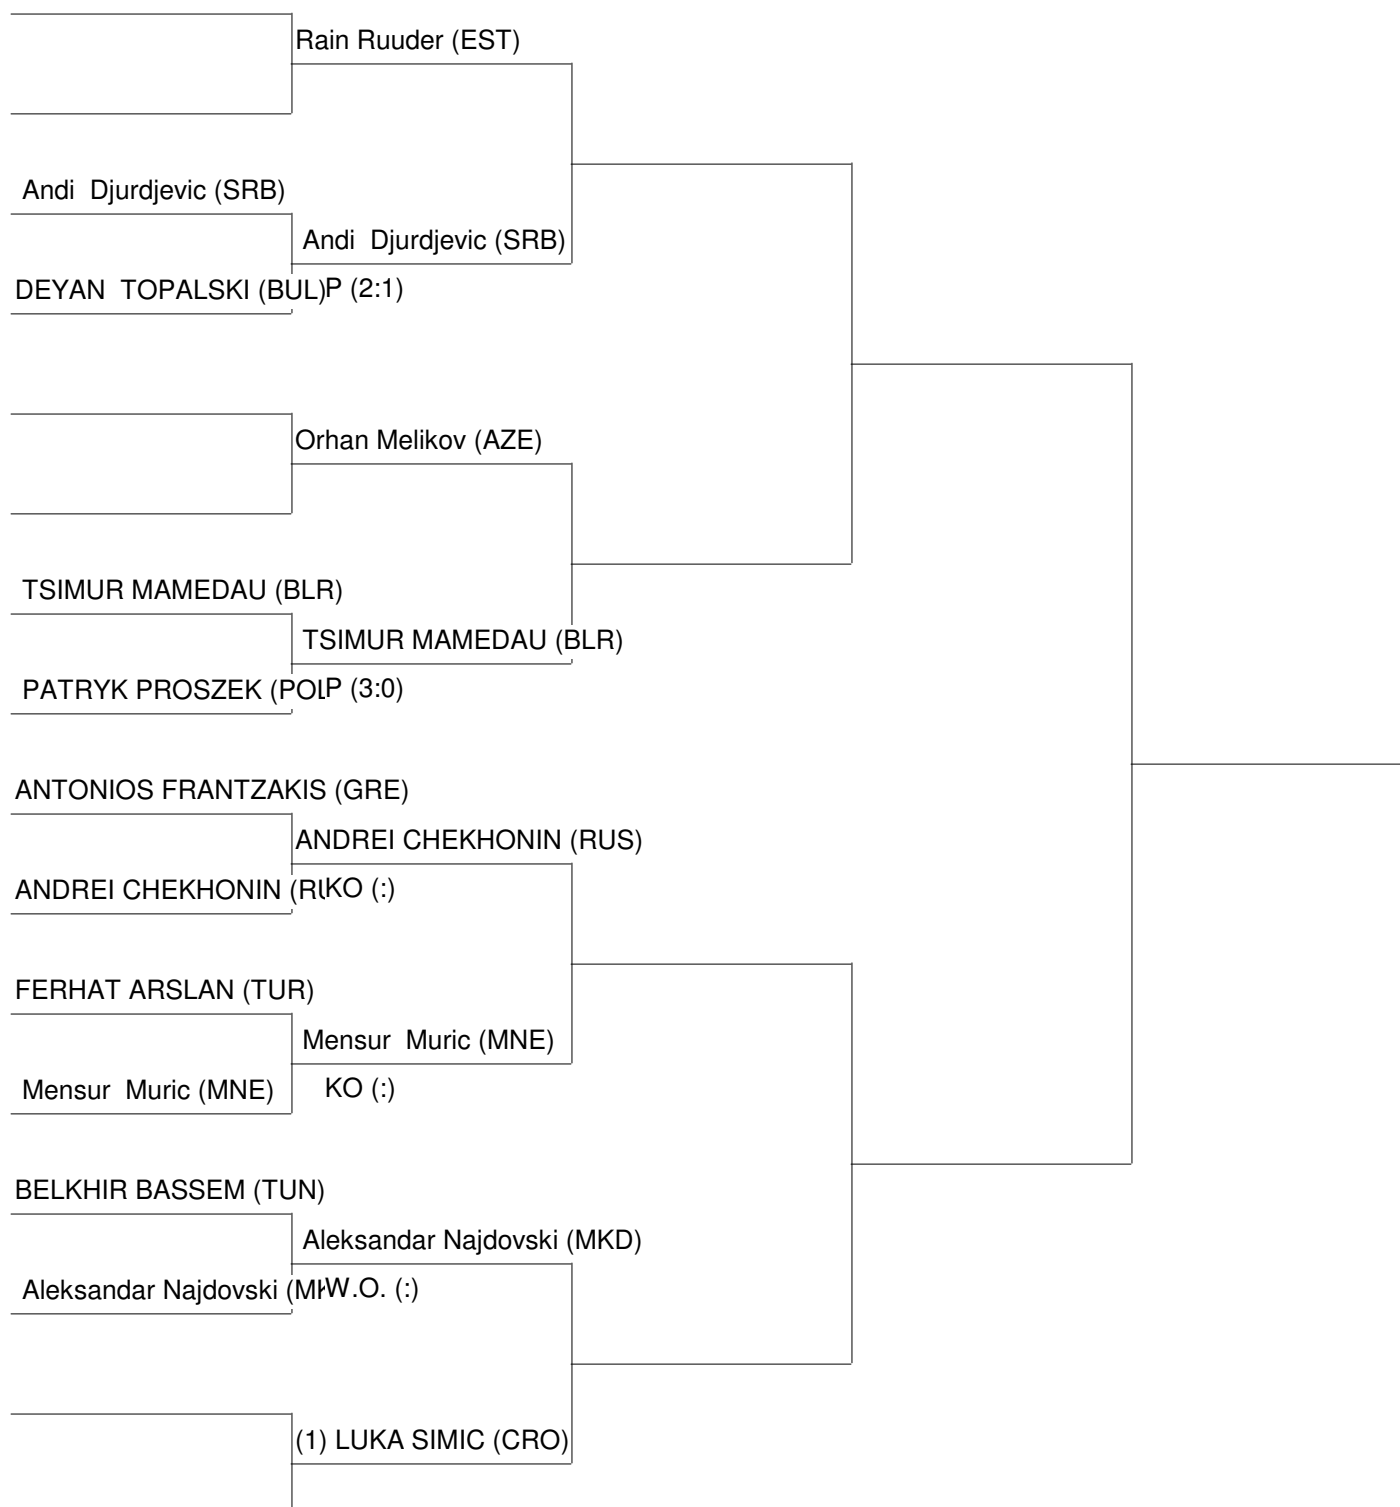

LK men -86kg

WORLD CHAMPIONSHIPS 2015 (KL, K1, LK)

Belgrade [SRB]

21.10.2015 - 01.11.2015