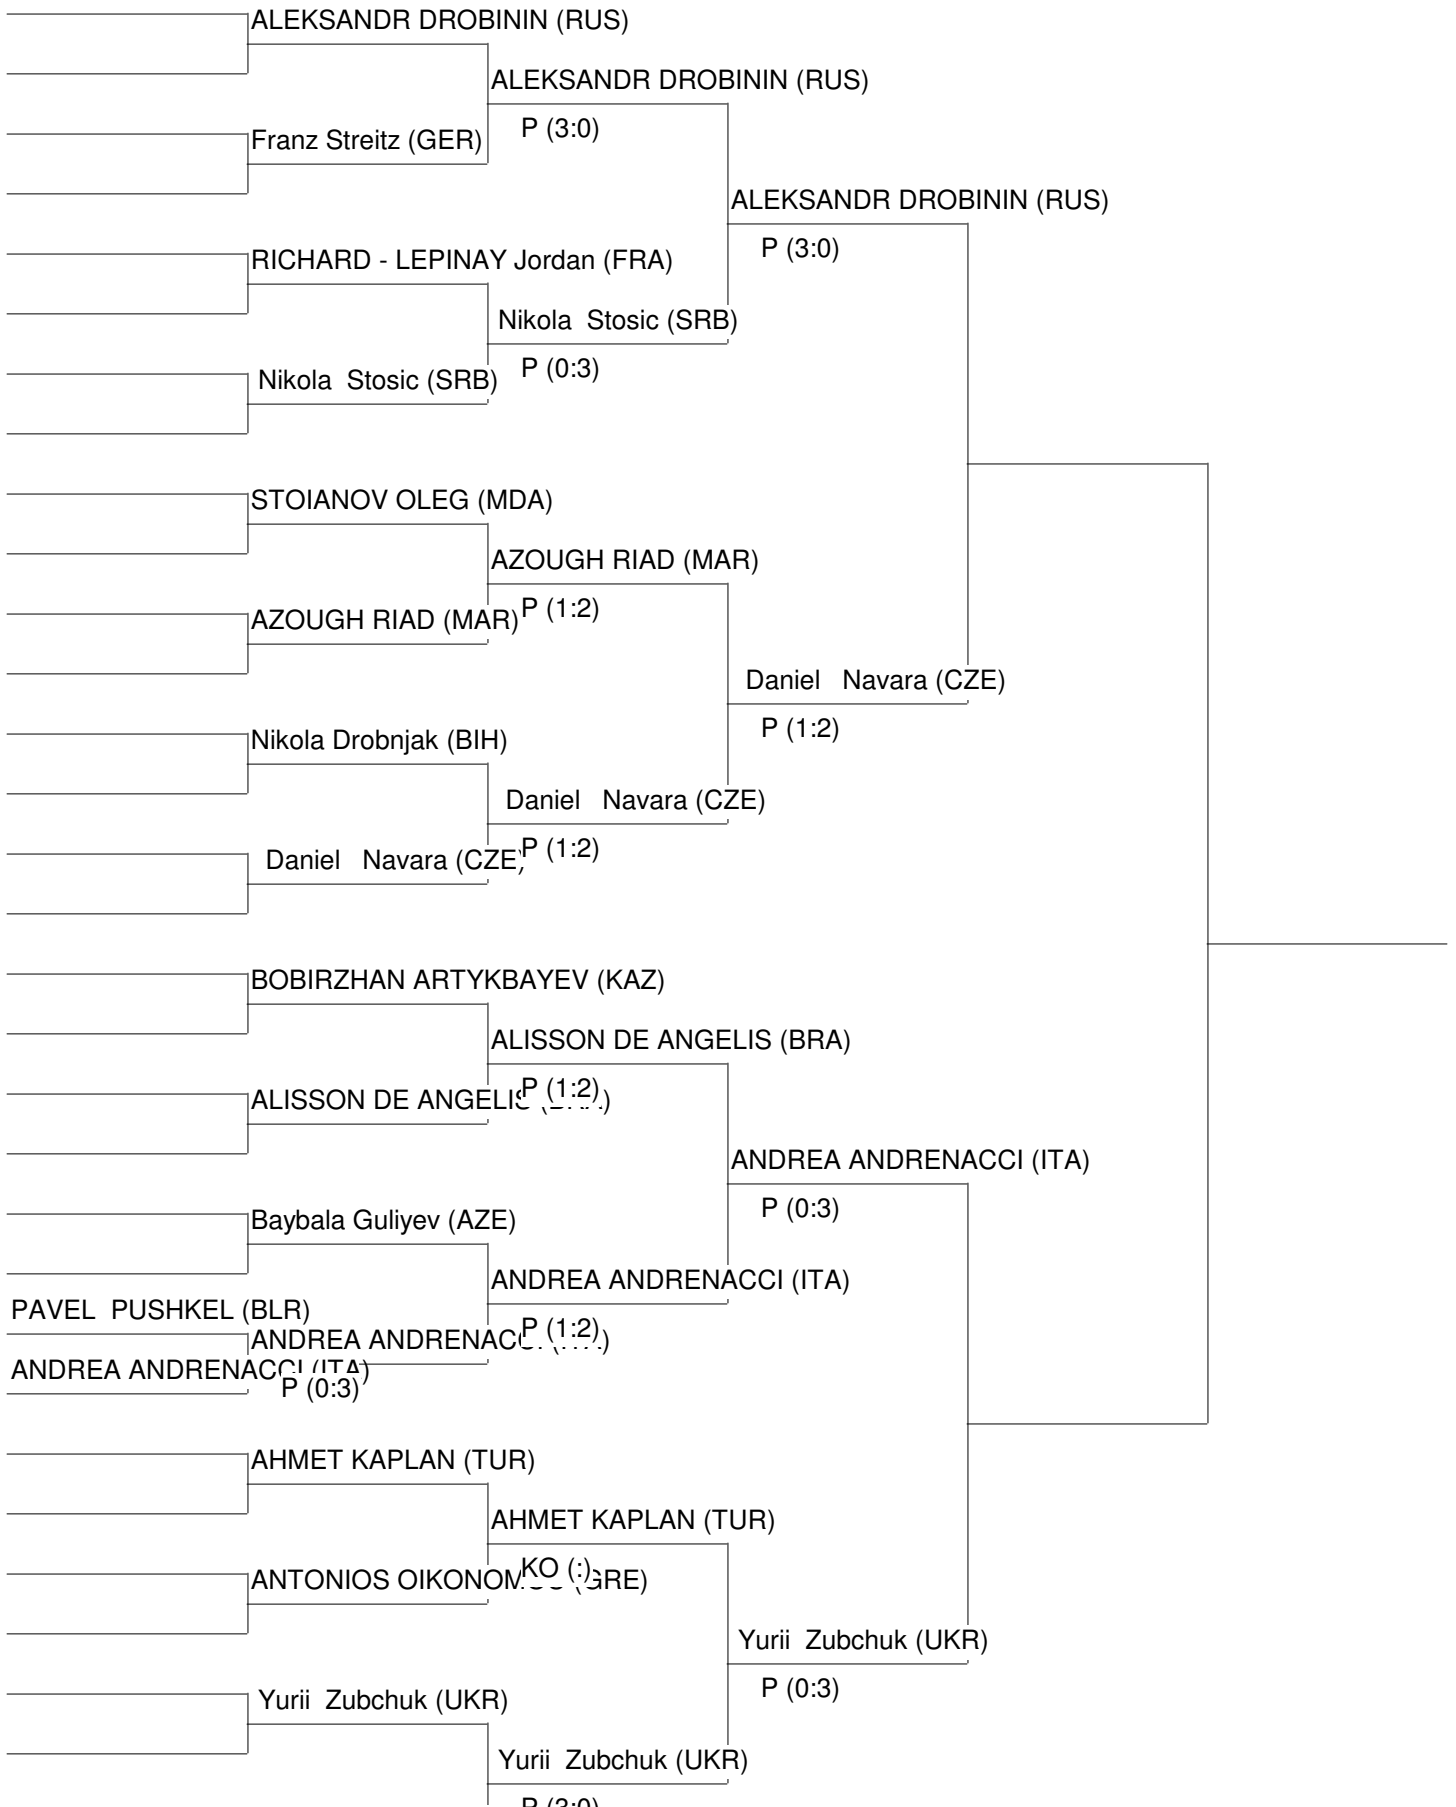

LK men -71kg

WORLD CHAMPIONSHIPS 2015 (KL, K1, LK)

Belgrade [SRB]

21.10.2015 - 01.11.2015

LK men -75kg

WORLD CHAMPIONSHIPS 2015 (KL, K1, LK)
 Belgrade [SRB]
 21.10.2015 - 01.11.2015

LK men -81kg

WORLD CHAMPIONSHIPS 2015 (KL, K1, LK)
 Belgrade [SRB]
 21.10.2015 - 01.11.2015