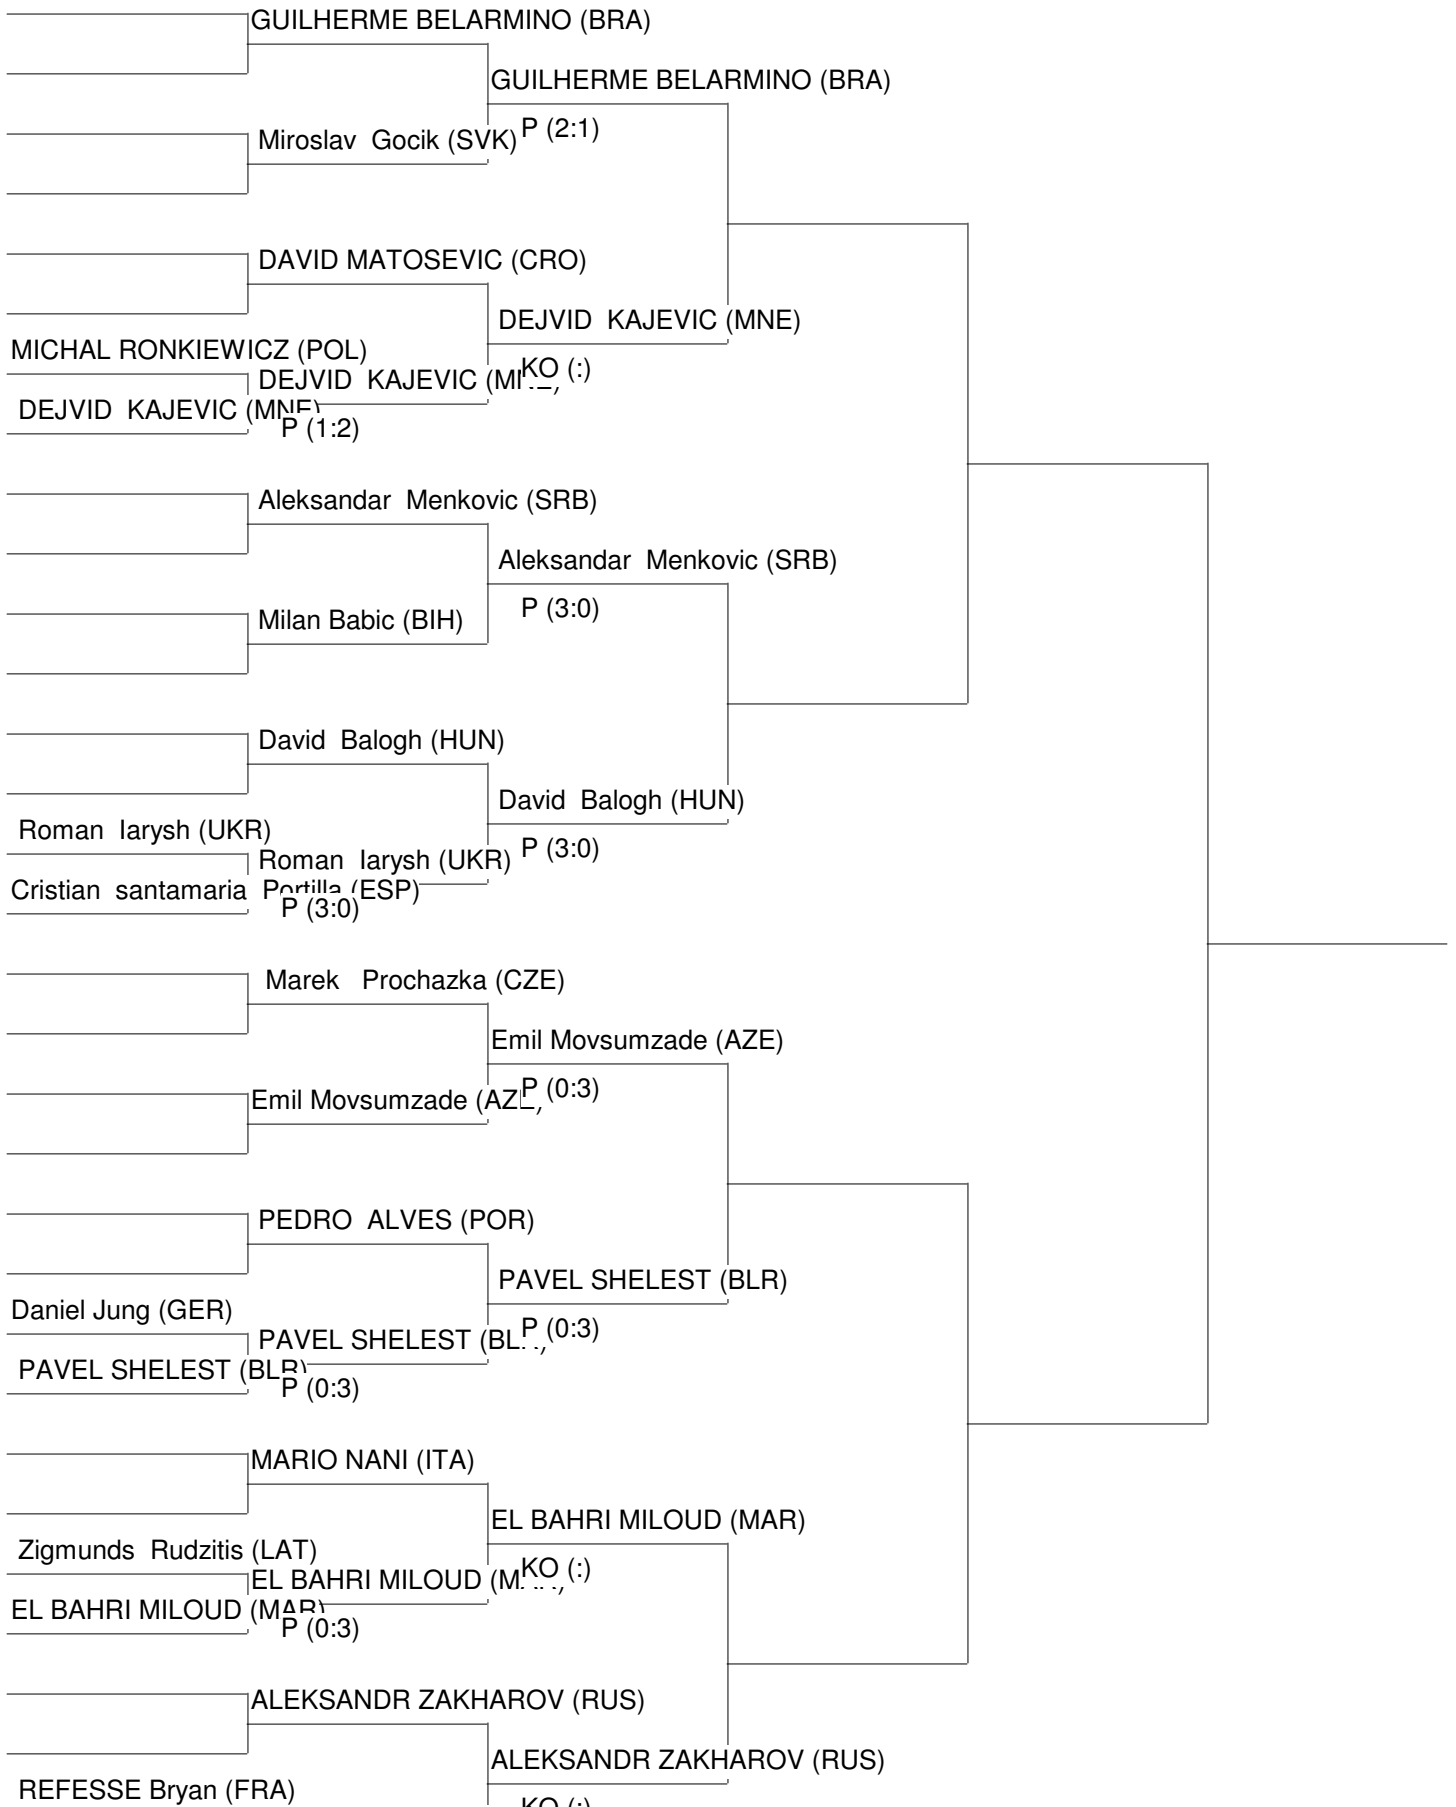

LK men -71kg

WORLD CHAMPIONSHIPS 2015 (KL, K1, LK)

Belgrade [SRB]

21.10.2015 - 01.11.2015

LK men -75kg

WORLD CHAMPIONSHIPS 2015 (KL, K1, LK)
 Belgrade [SRB]
 21.10.2015 - 01.11.2015

LK men -81kg

WORLD CHAMPIONSHIPS 2015 (KL, K1, LK)
 Belgrade [SRB]
 21.10.2015 - 01.11.2015