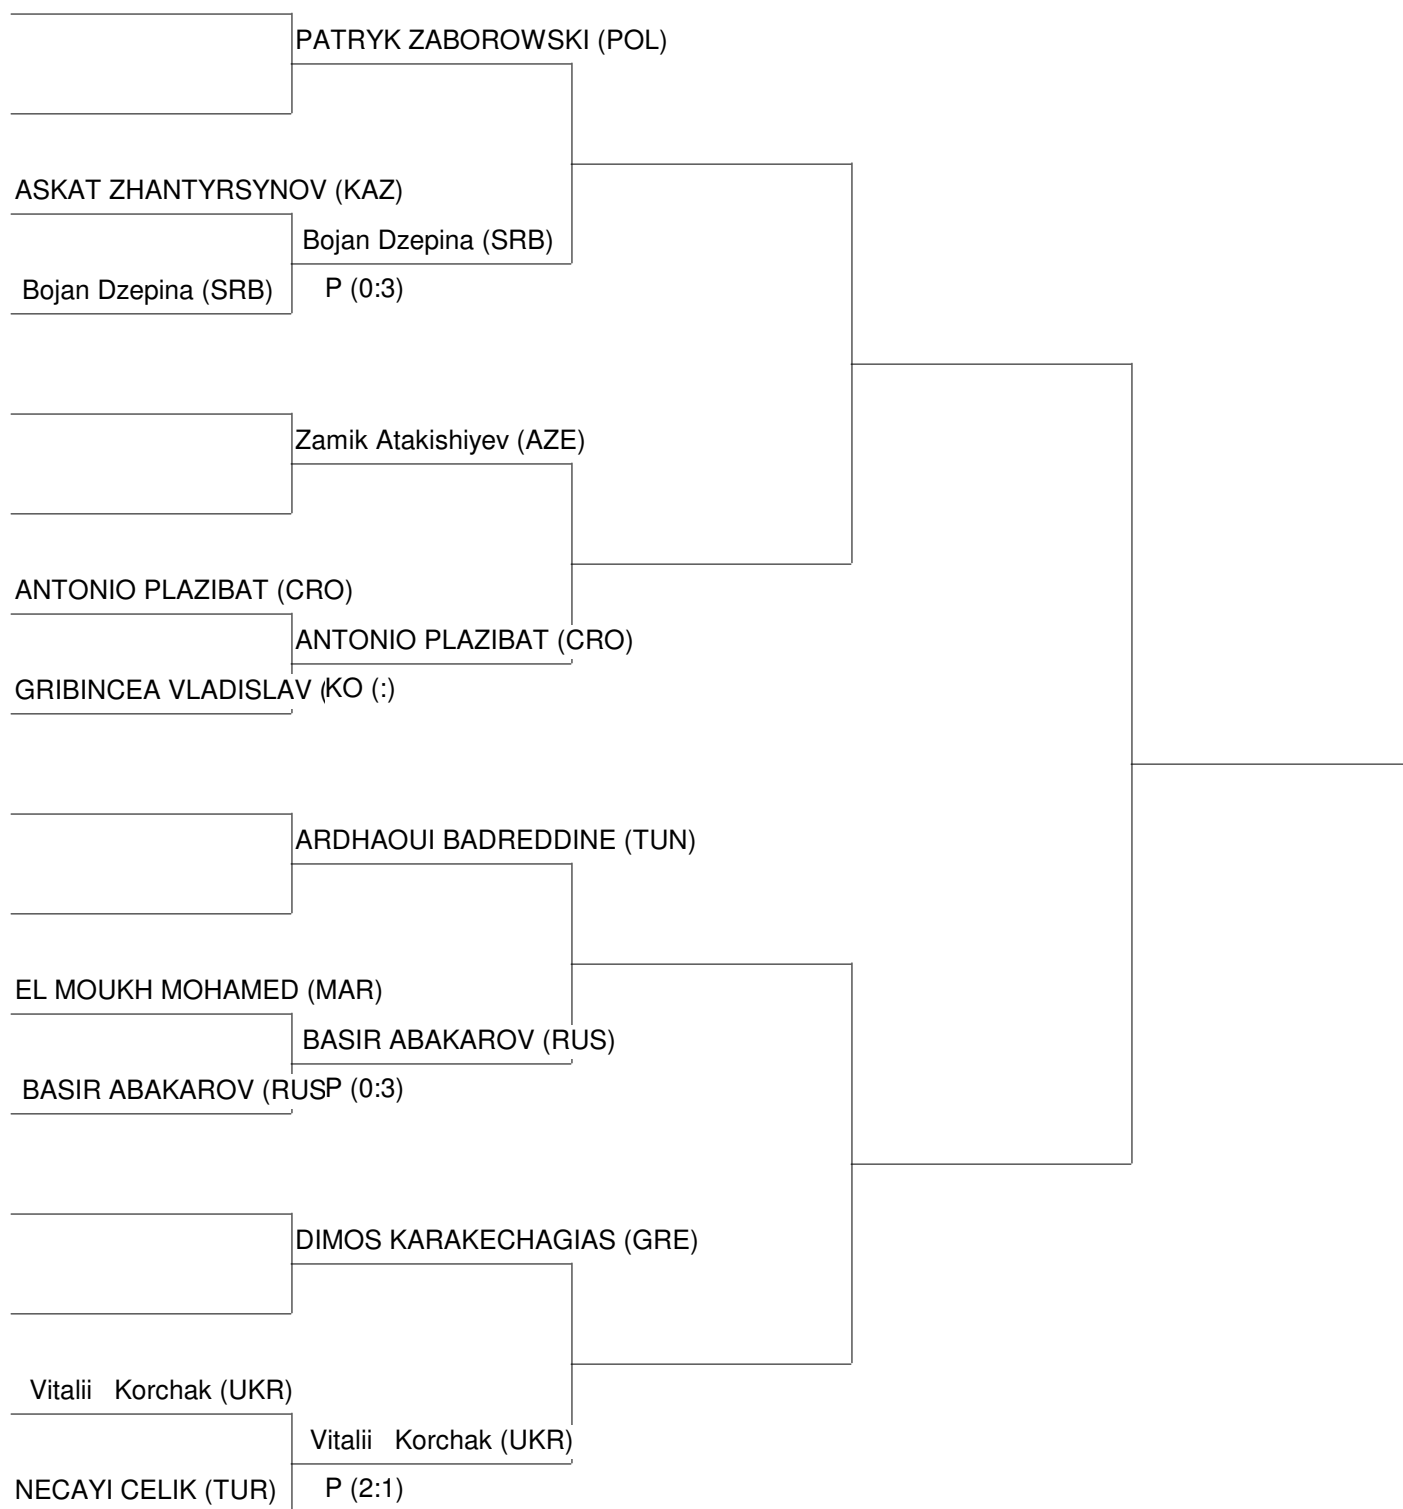

LK men -86kg

WORLD CHAMPIONSHIPS 2015 (KL, K1, LK)

Belgrade [SRB]

21.10.2015 - 01.11.2015

LK men -91kg

WORLD CHAMPIONSHIPS 2015 (KL, K1, LK)

Belgrade [SRB]

21.10.2015 - 01.11.2015