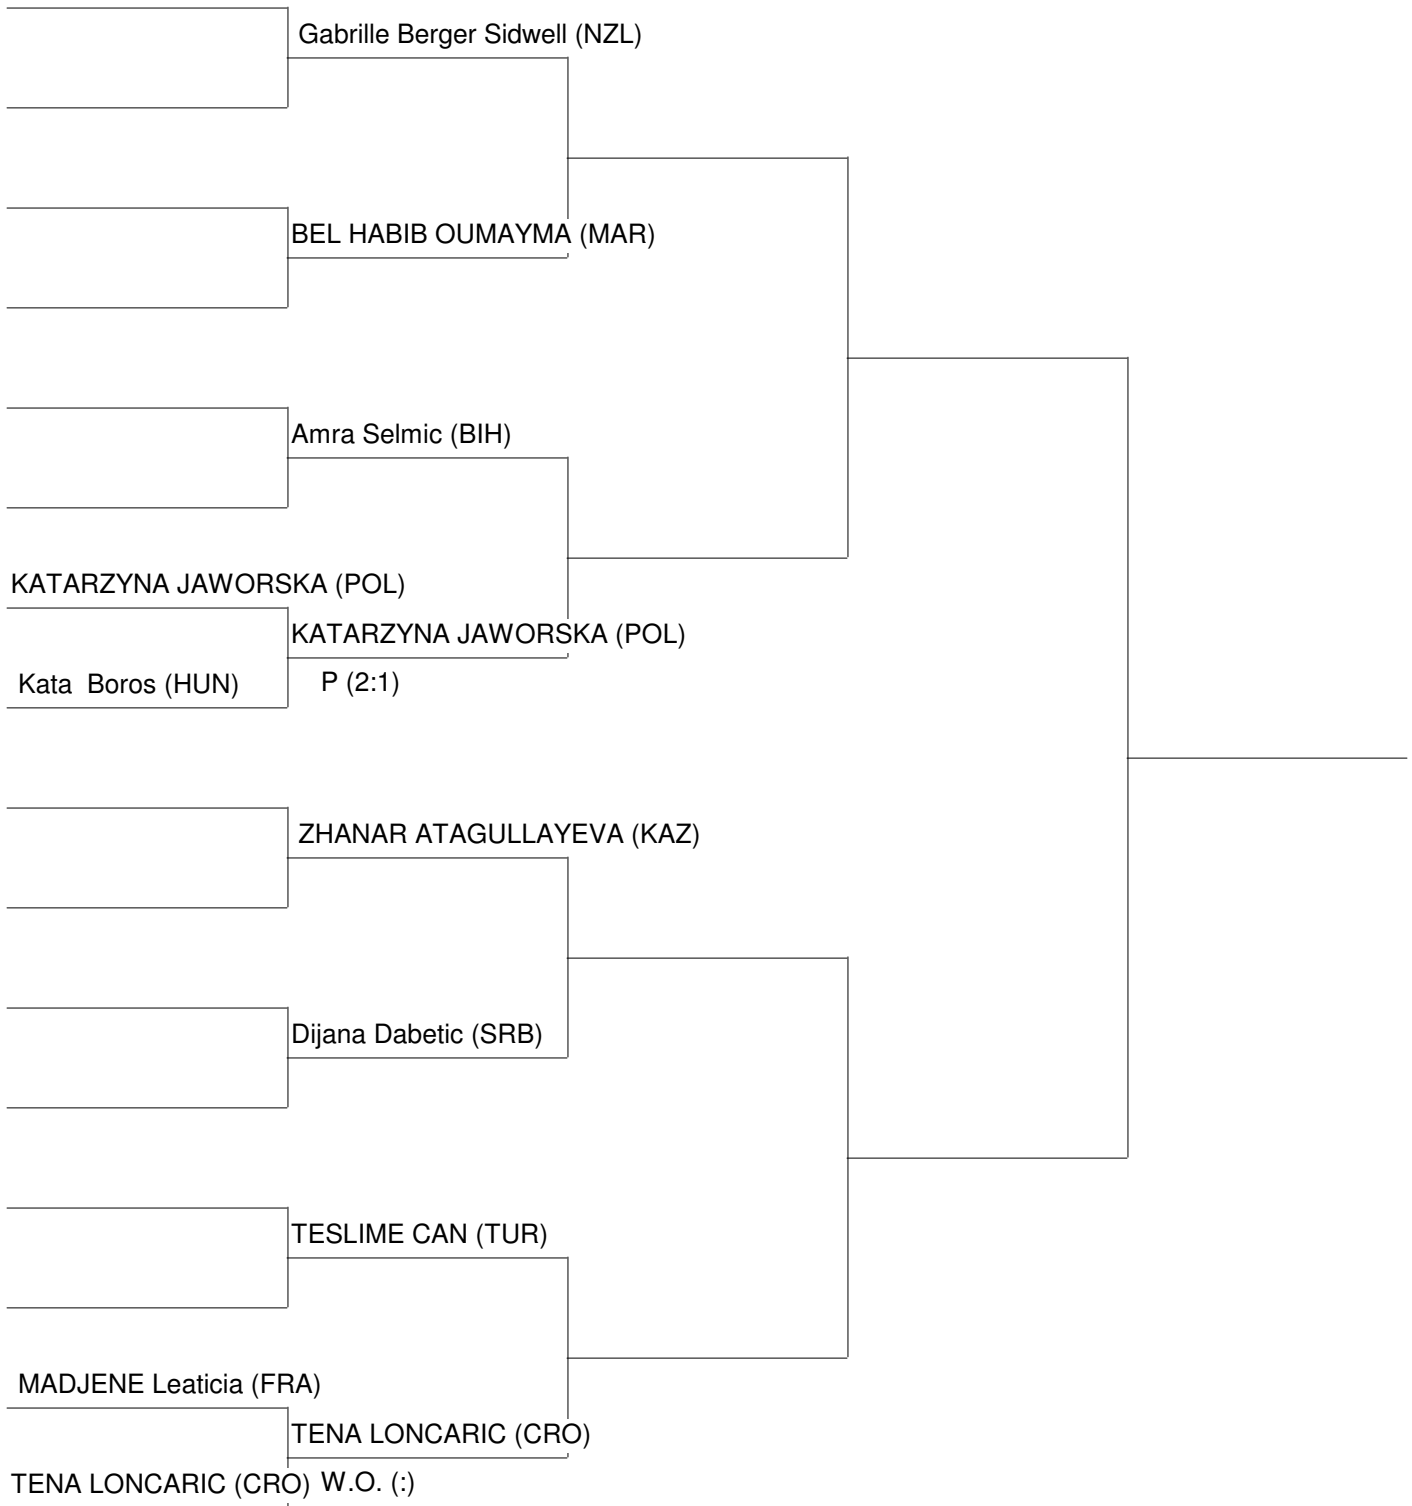

LK women -65kg

WORLD CHAMPIONSHIPS 2015 (KL, K1, LK)
Belgrade [SRB]
21.10.2015 - 01.11.2015