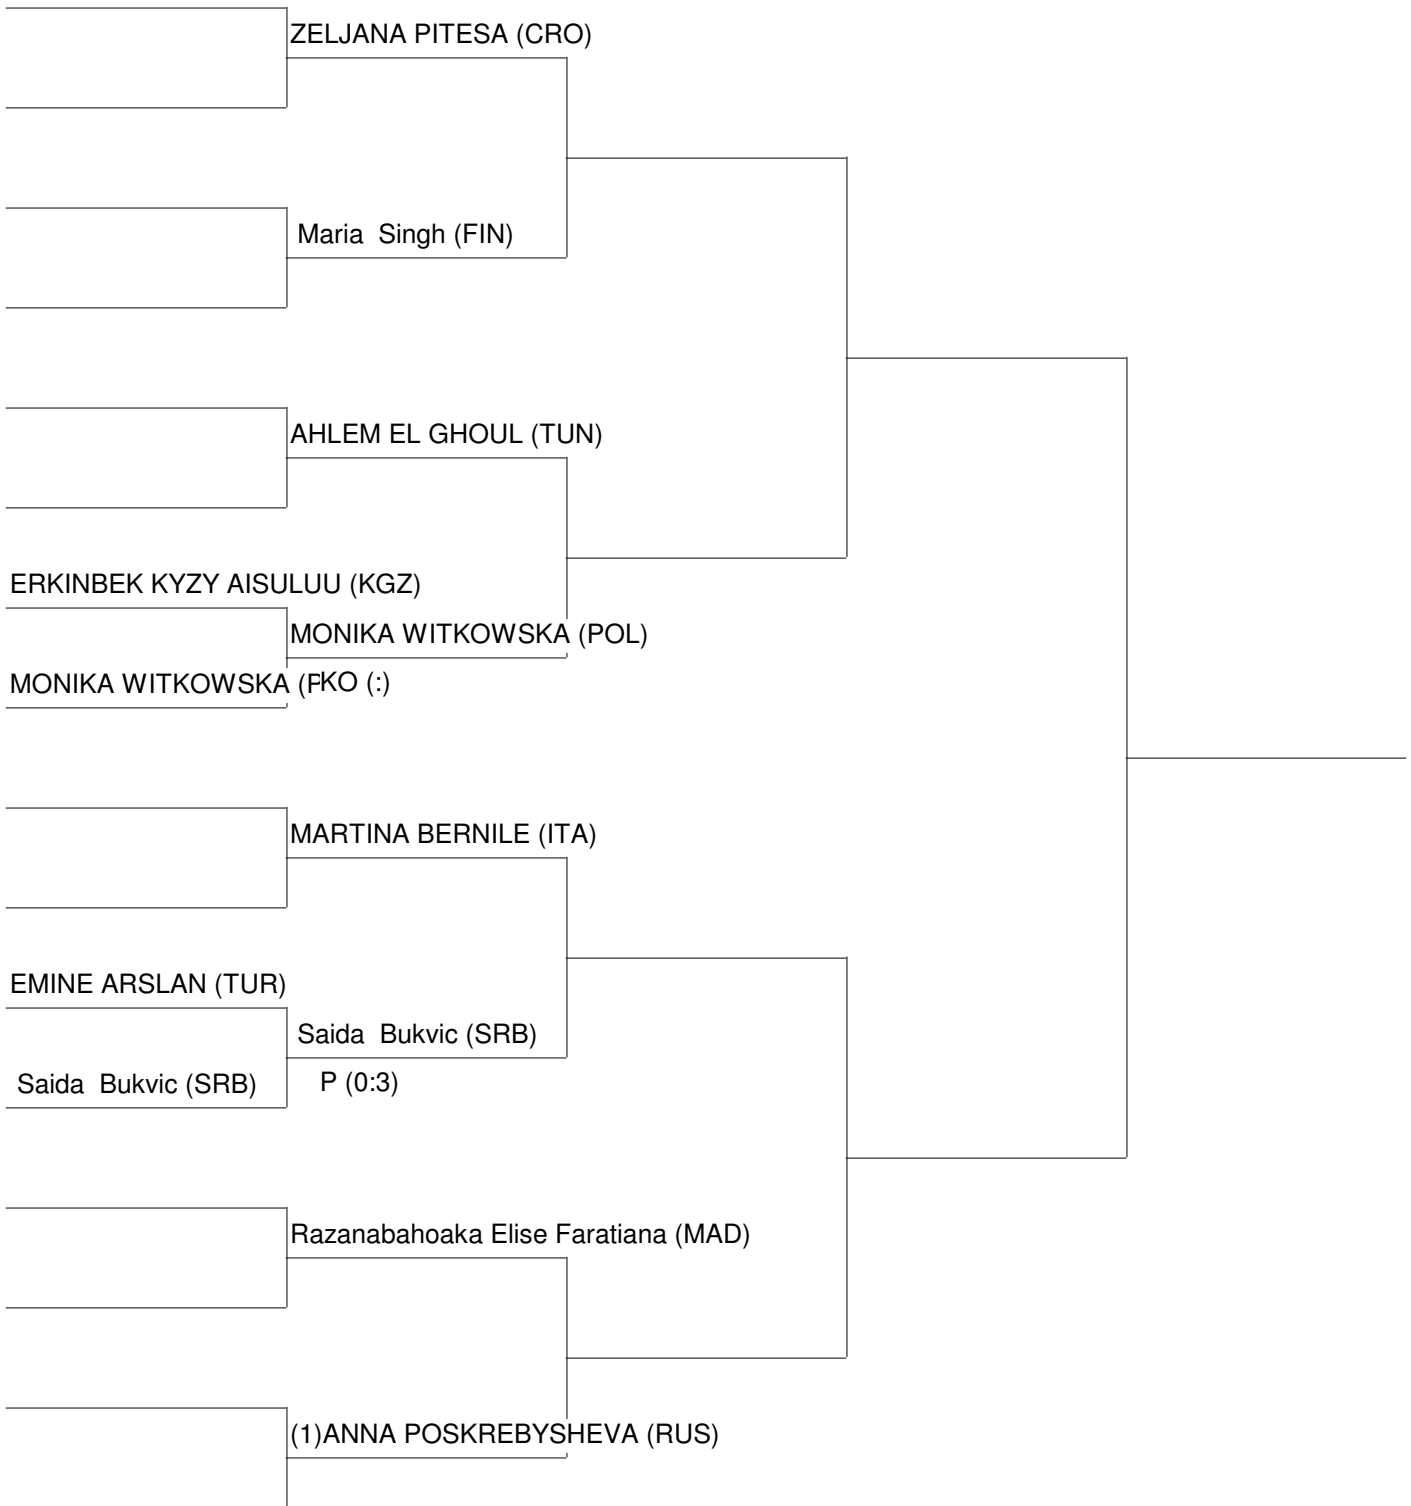

LK women -52kg

WORLD CHAMPIONSHIPS 2015 (KL, K1, LK)
Belgrade [SRB]
21.10.2015 - 01.11.2015