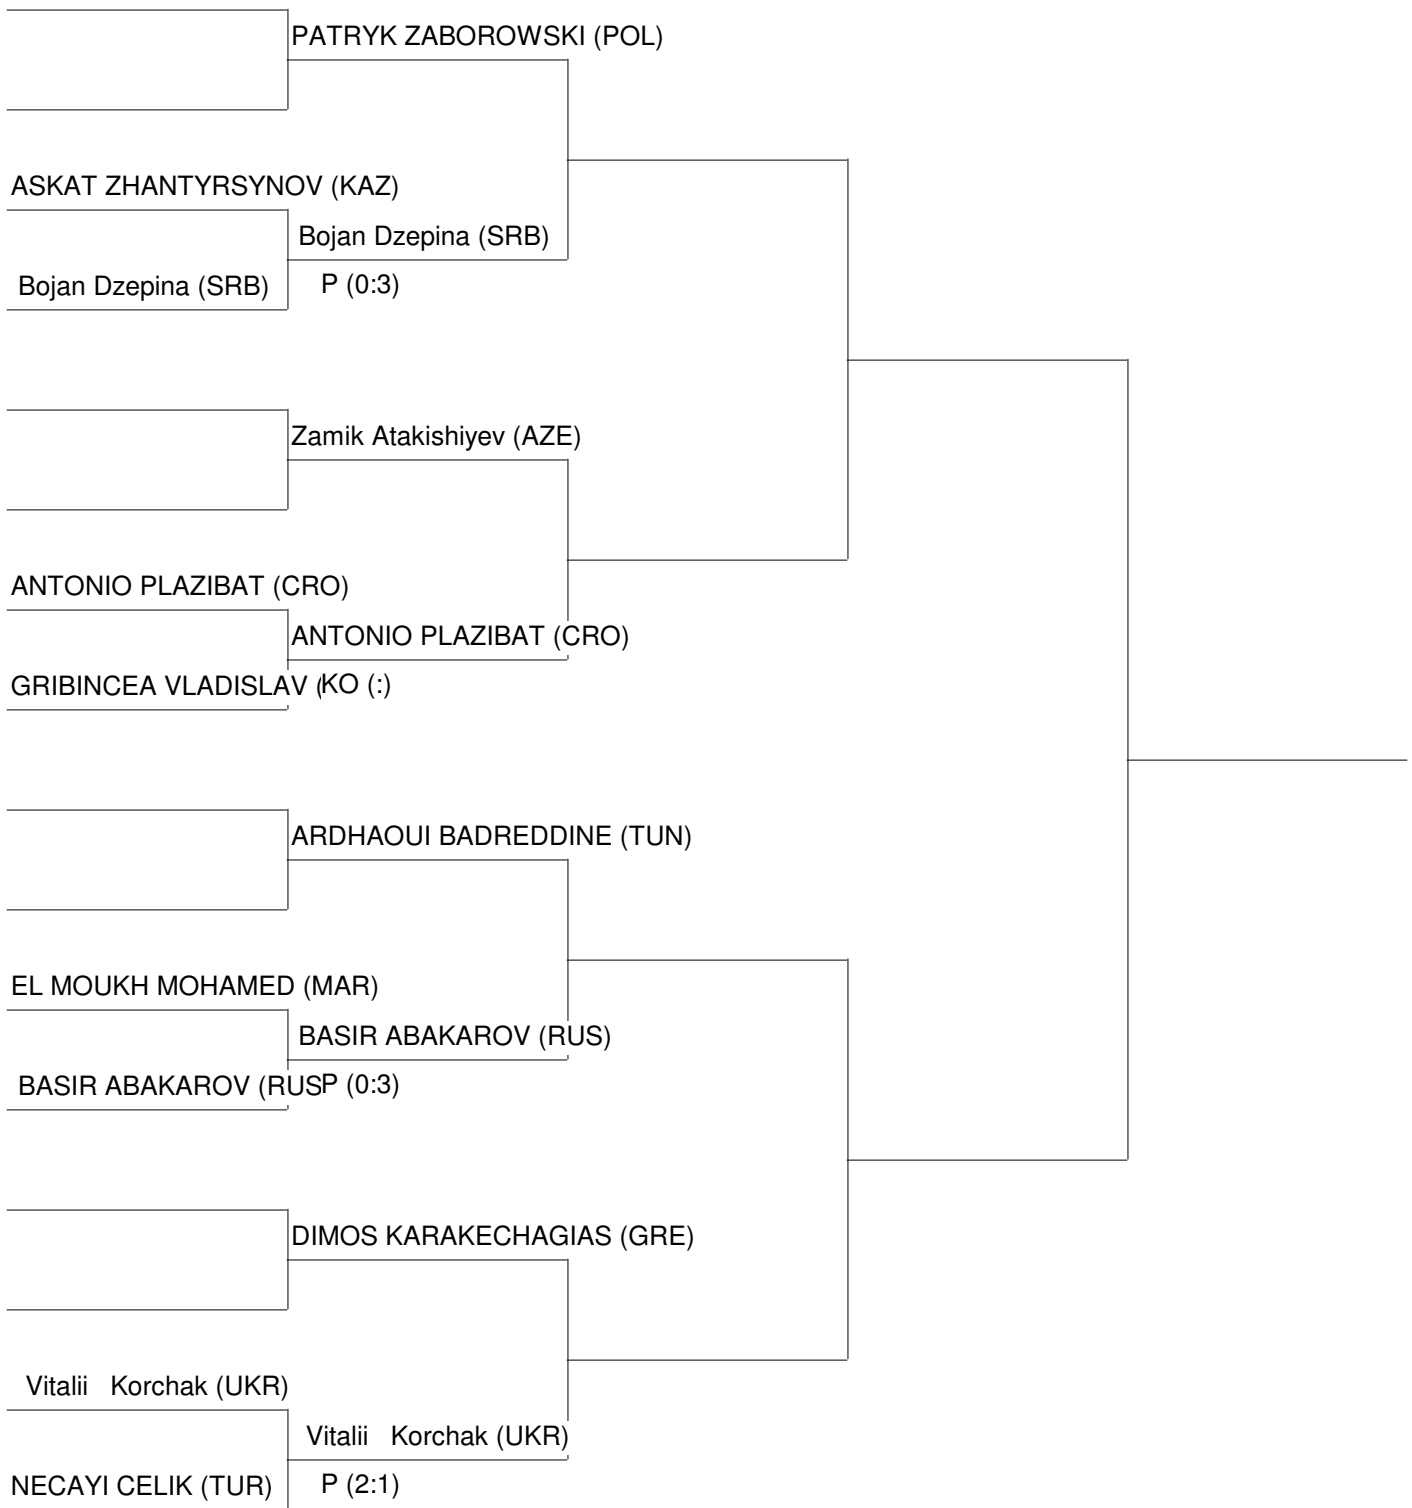

LK men -86kg

WORLD CHAMPIONSHIPS 2015 (KL, K1, LK)

Belgrade [SRB]

21.10.2015 - 01.11.2015

LK men -91kg

WORLD CHAMPIONSHIPS 2015 (KL, K1, LK)
Belgrade [SRB]
21.10.2015 - 01.11.2015

LK men +91kg

WORLD CHAMPIONSHIPS 2015 (KL, K1, LK)