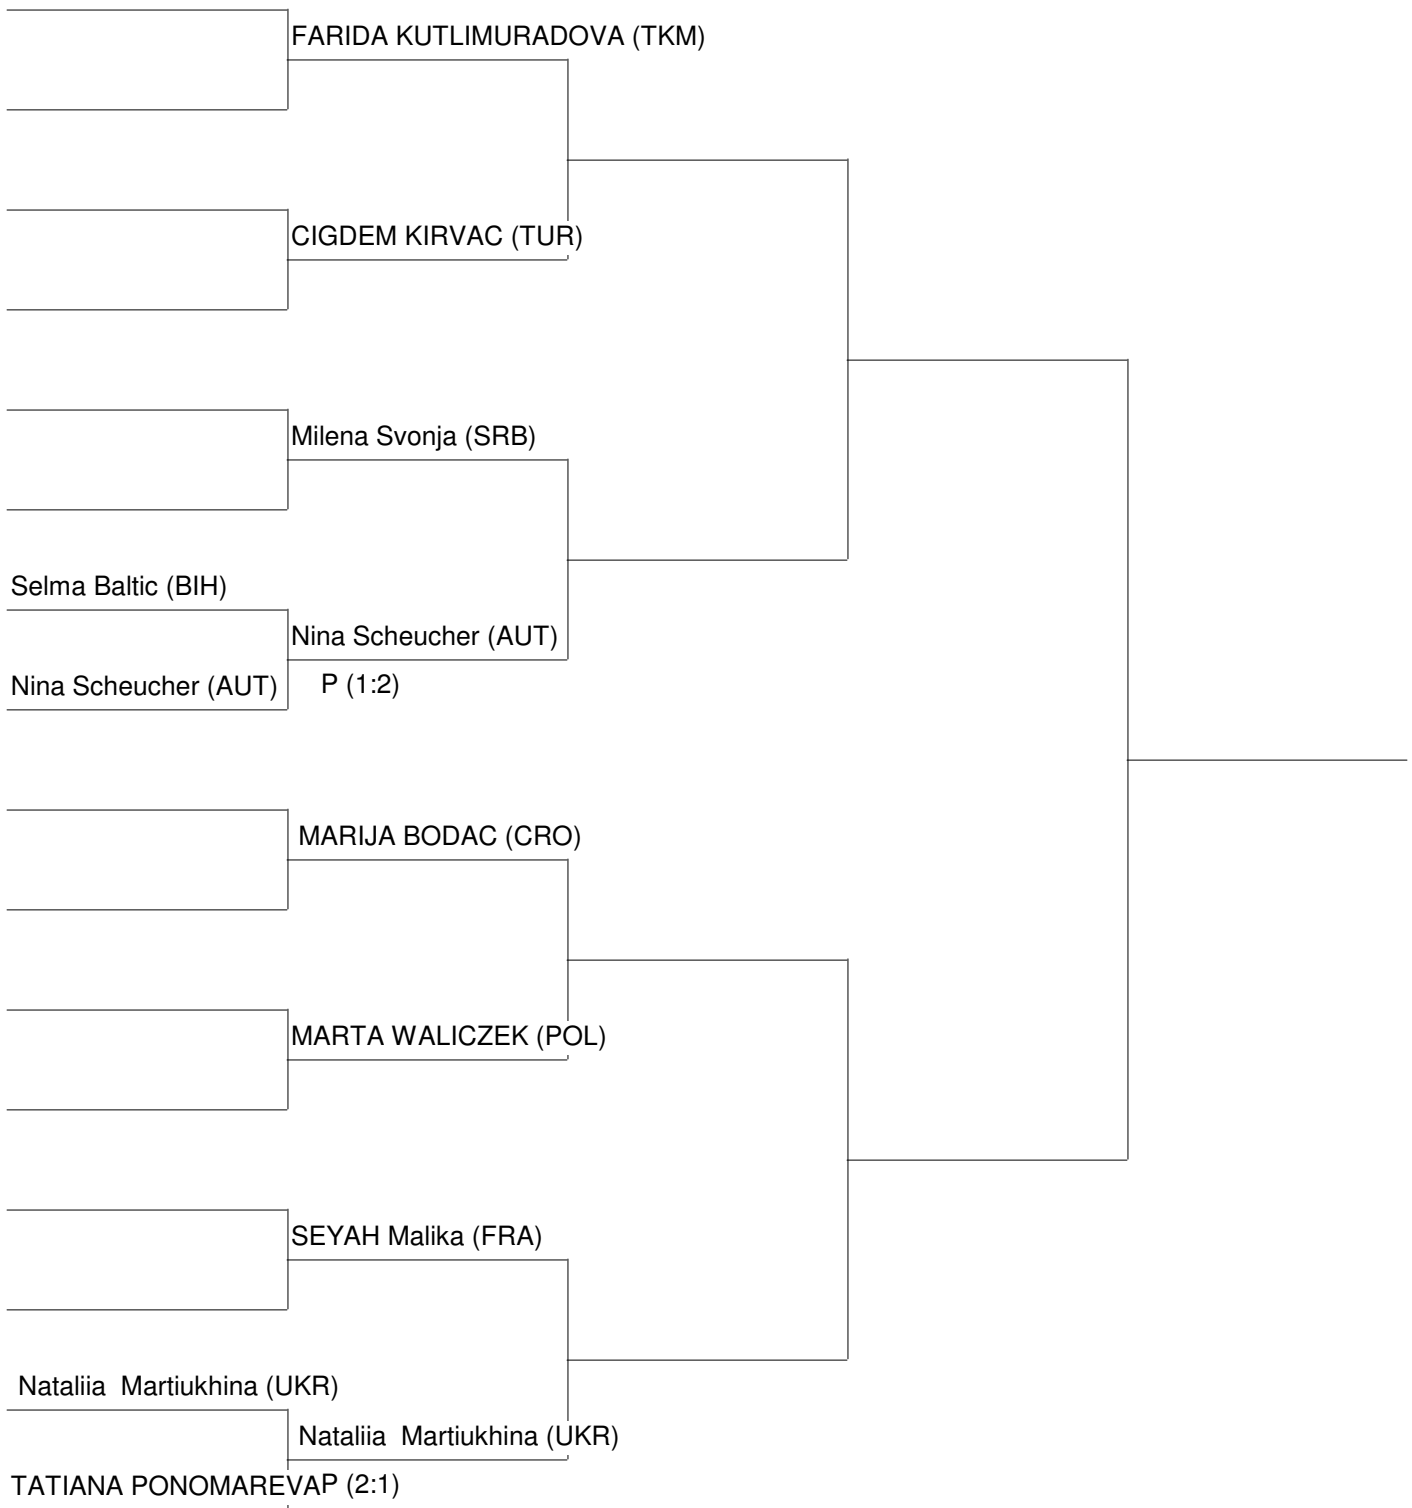

LK women -60kg

WORLD CHAMPIONSHIPS 2015 (KL, K1, LK)
Belgrade [SRB]
21.10.2015 - 01.11.2015