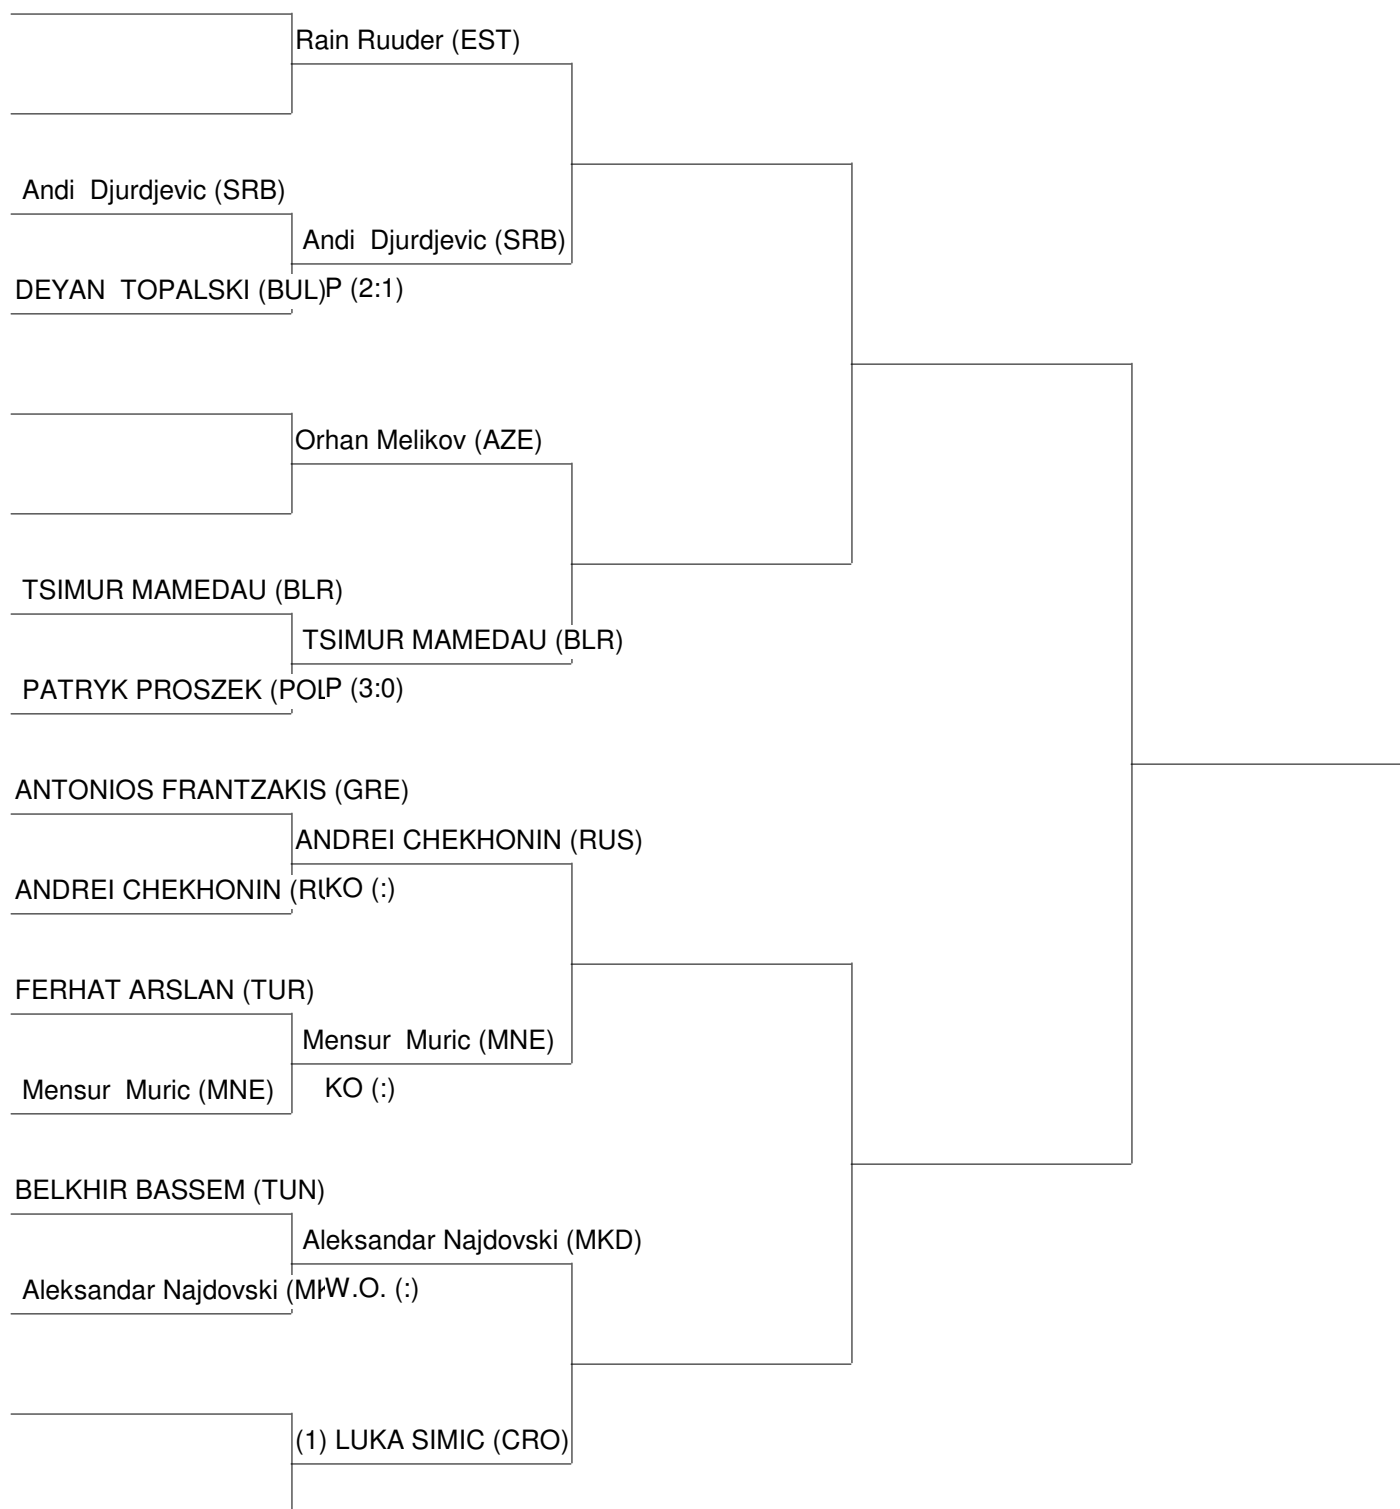

LK men -86kg

WORLD CHAMPIONSHIPS 2015 (KL, K1, LK)

Belgrade [SRB]

21.10.2015 - 01.11.2015