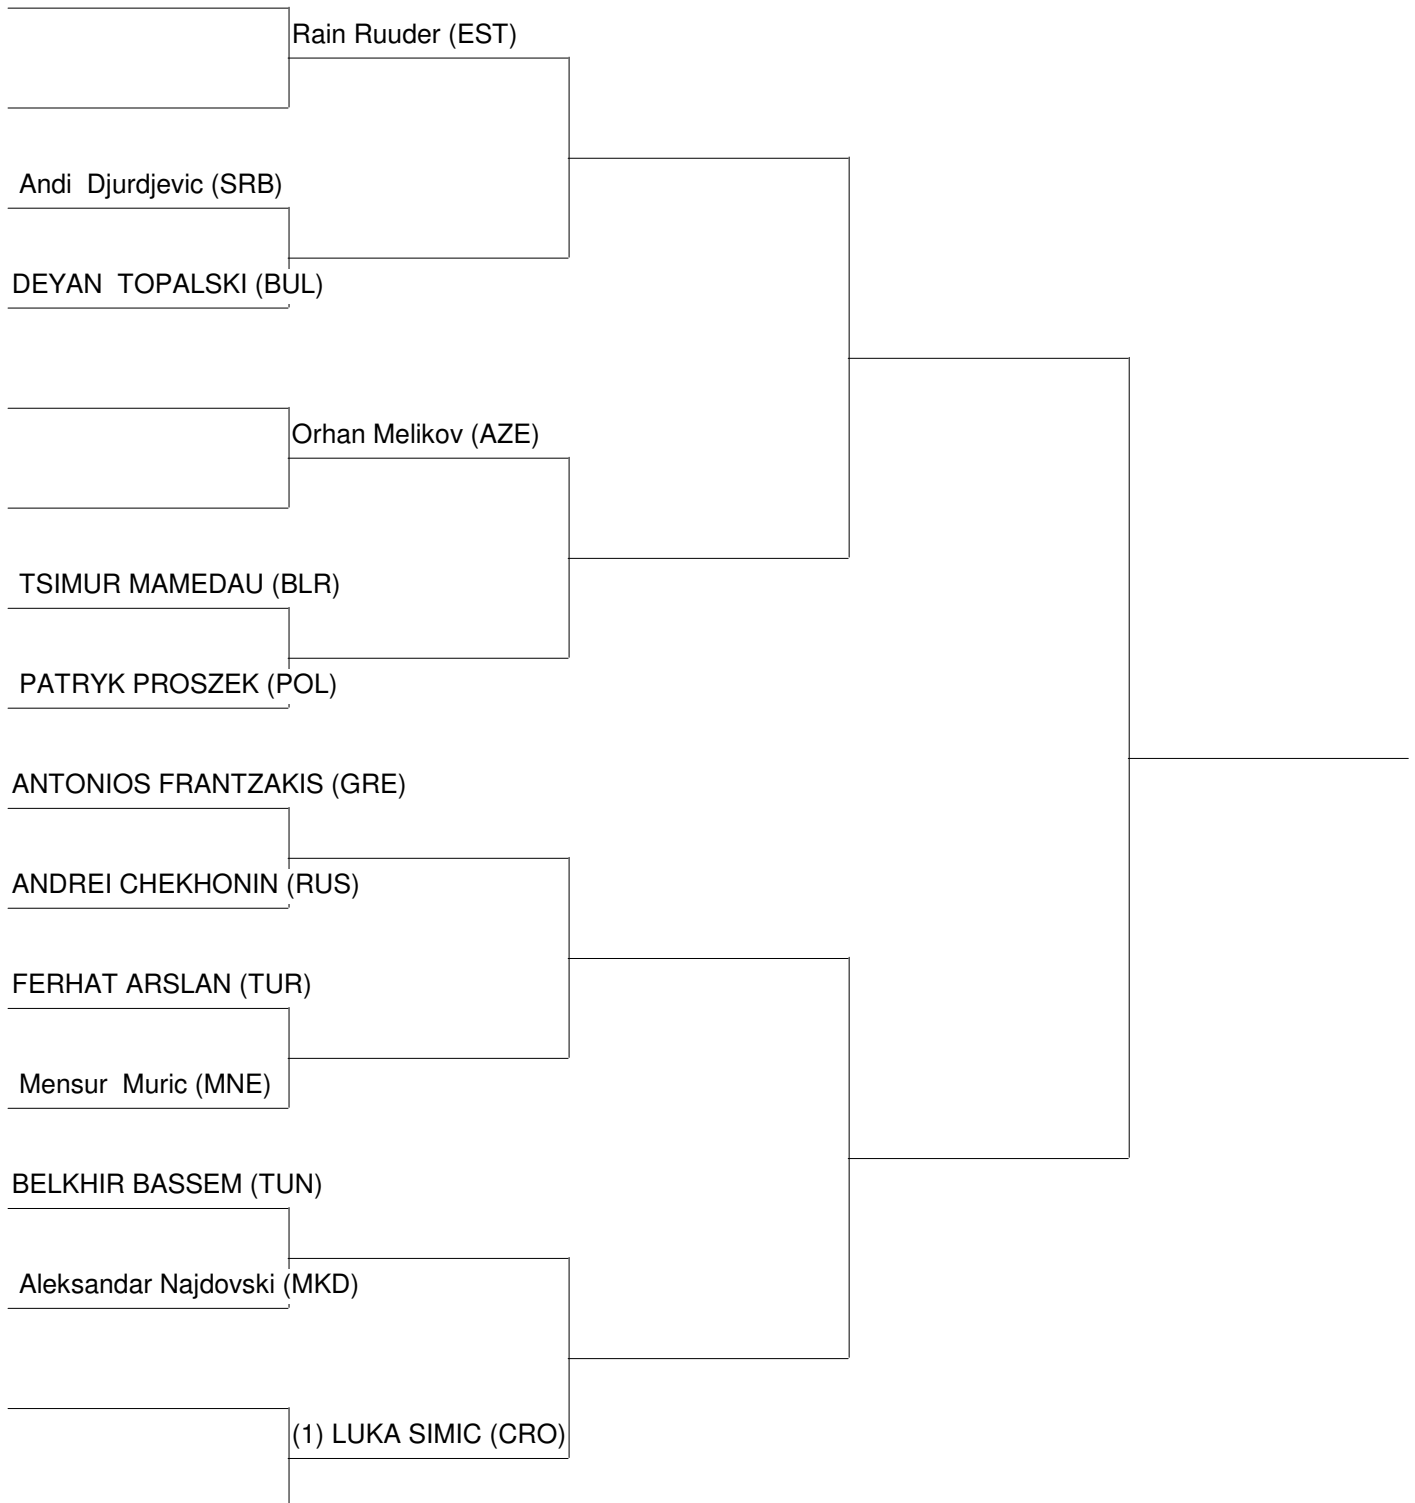

LK men -86kg

WORLD CHAMPIONSHIPS 2015 (KL, K1, LK)

Belgrade [SRB]

21.10.2015 - 01.11.2015

Signature

26.10.2015 18:32:05