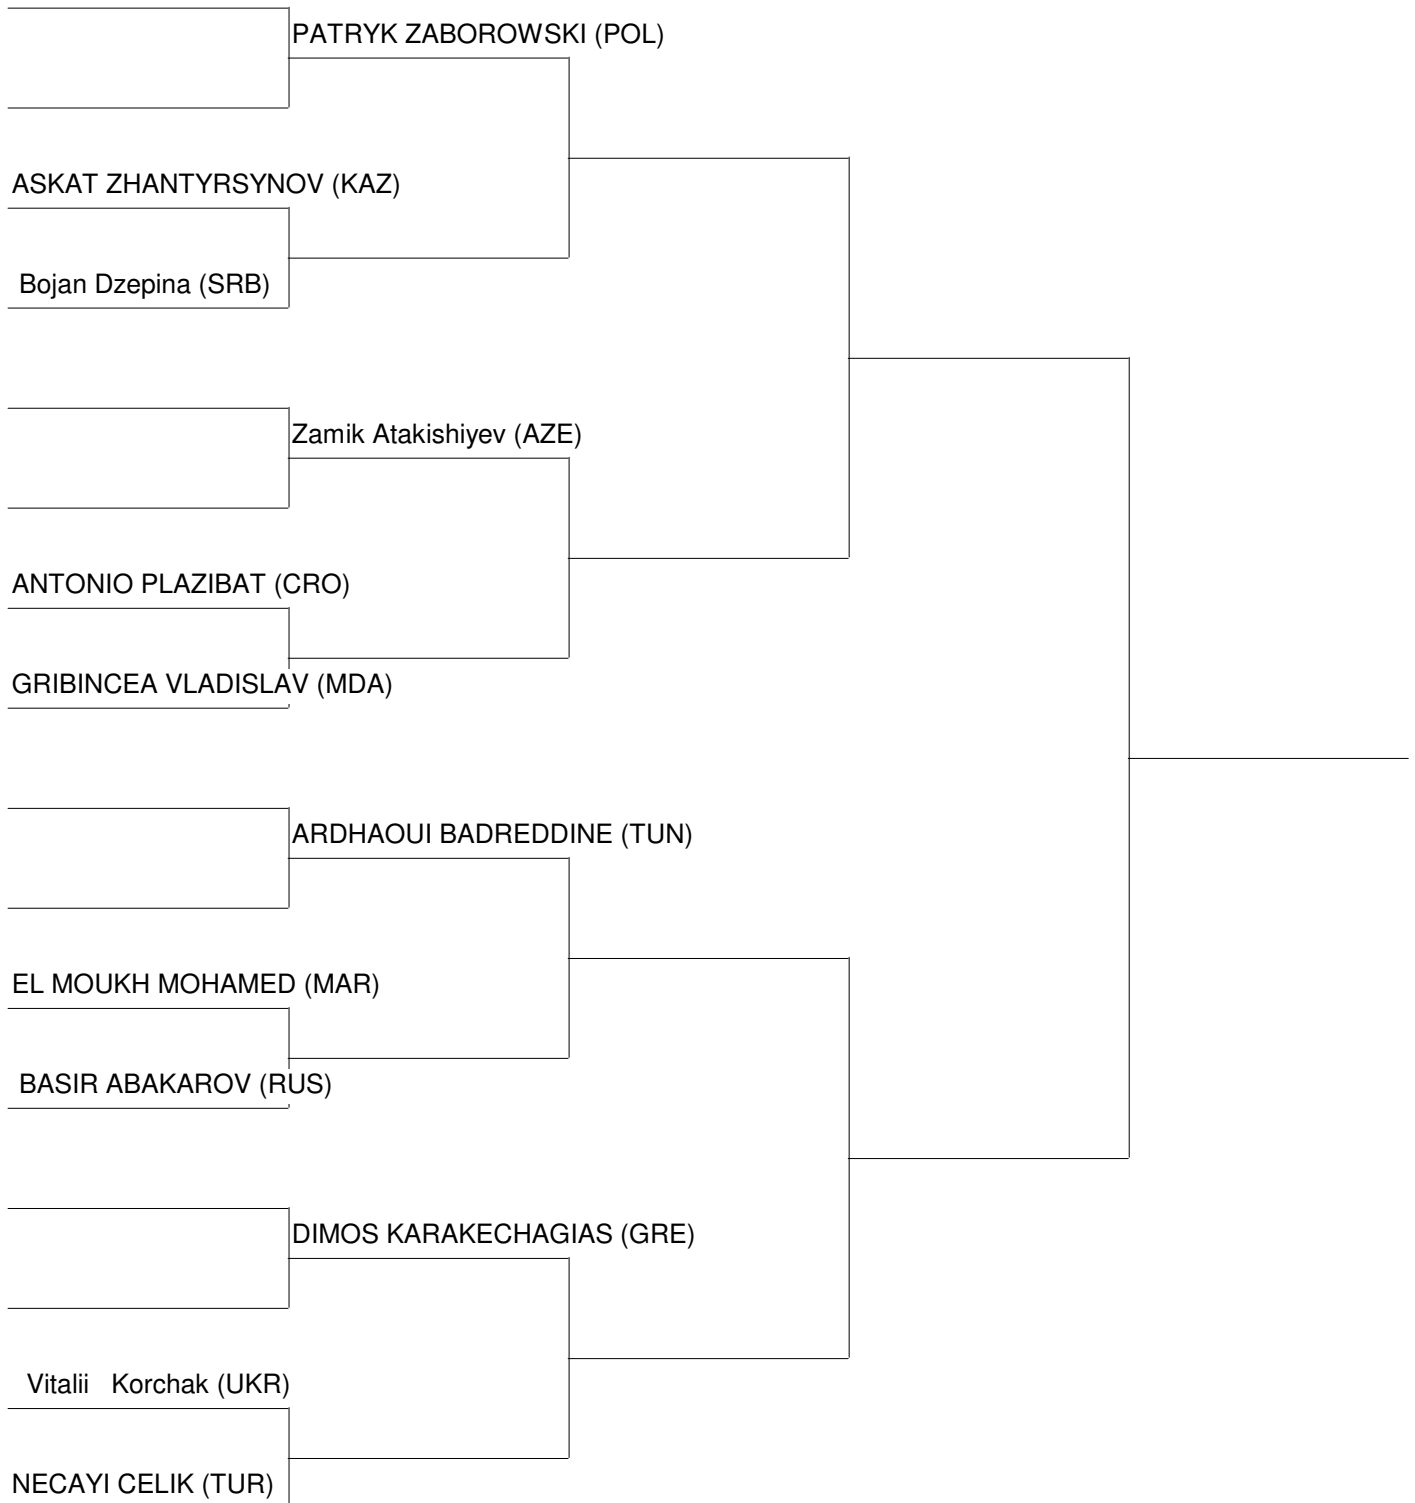

LK men -91kg

WORLD CHAMPIONSHIPS 2015 (KL, K1, LK)

Belgrade [SRB]

21.10.2015 - 01.11.2015

Signature

26.10.2015 18:32:05