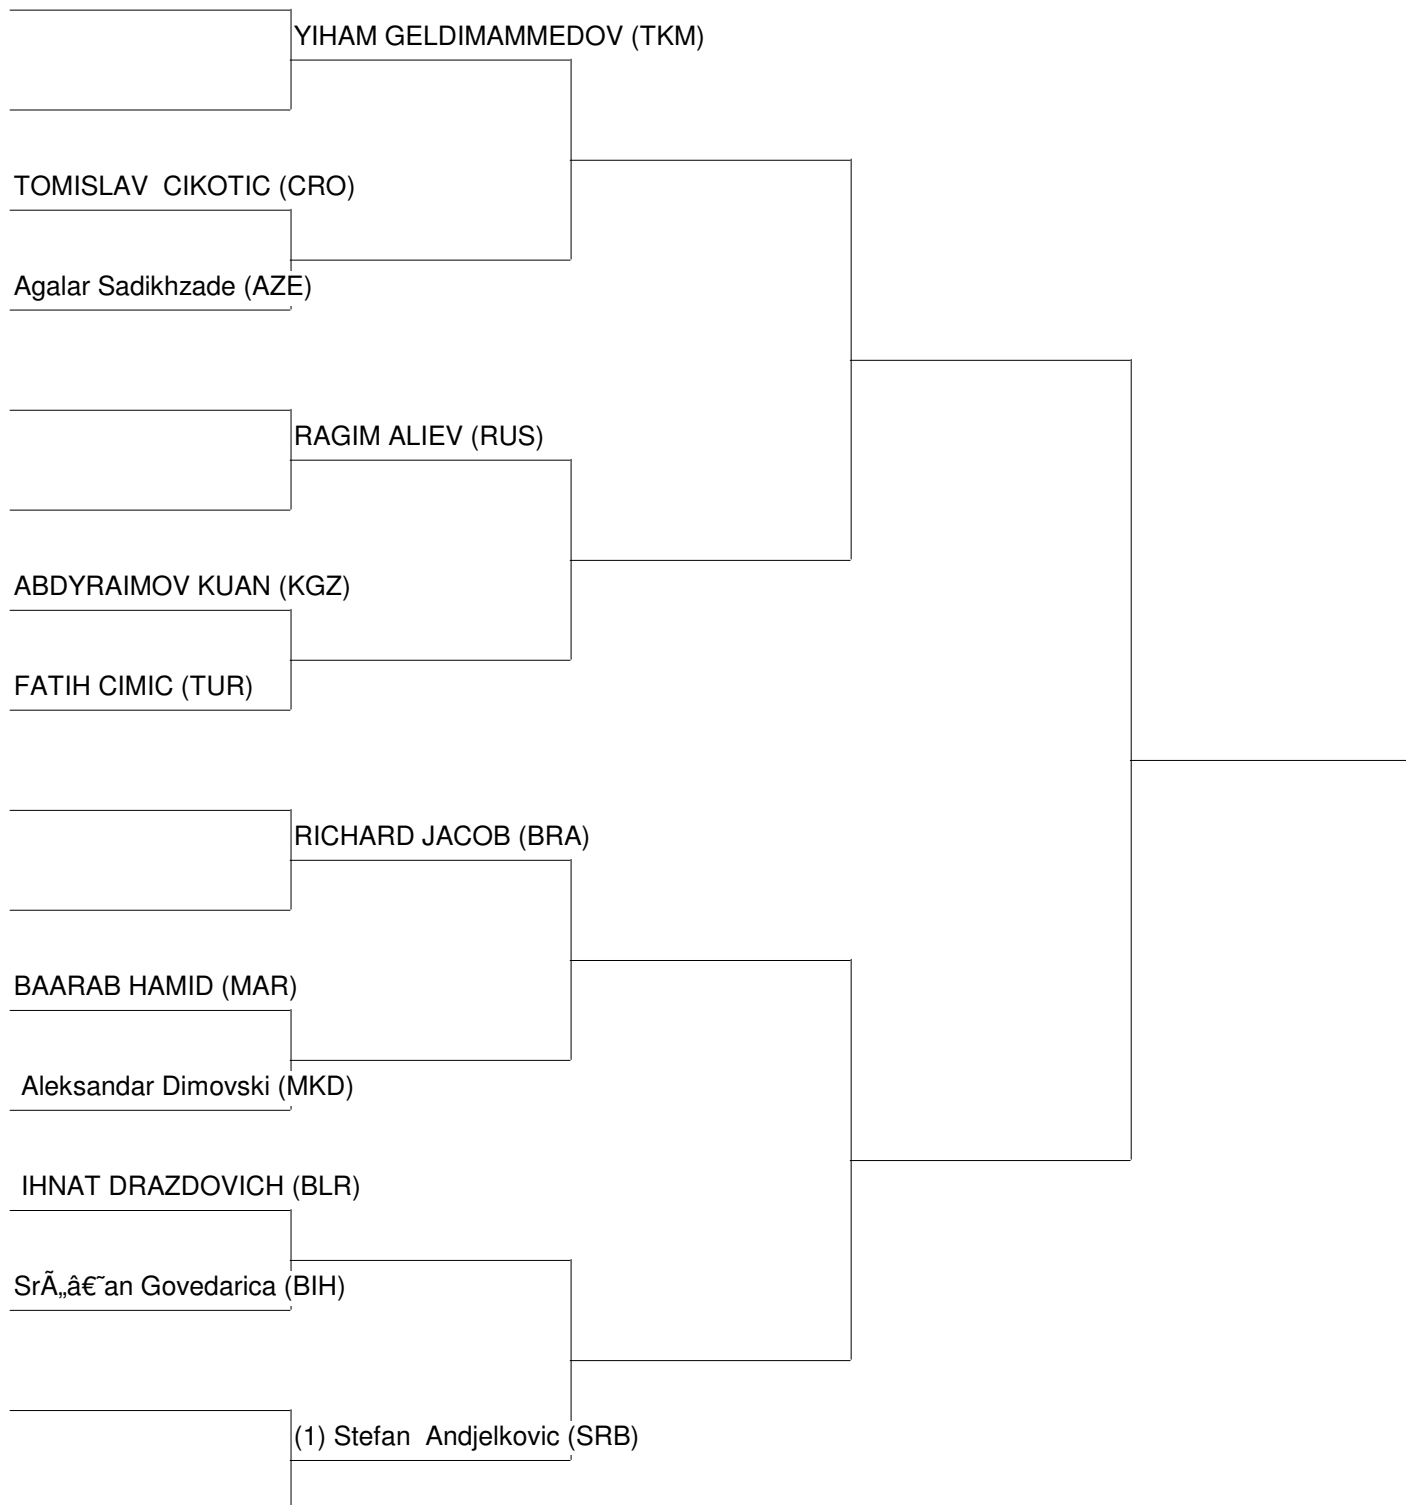

LK men +91kg

WORLD CHAMPIONSHIPS 2015 (KL, K1, LK)

Belgrade [SRB]

21.10.2015 - 01.11.2015

Signature

26.10.2015 18:32:05