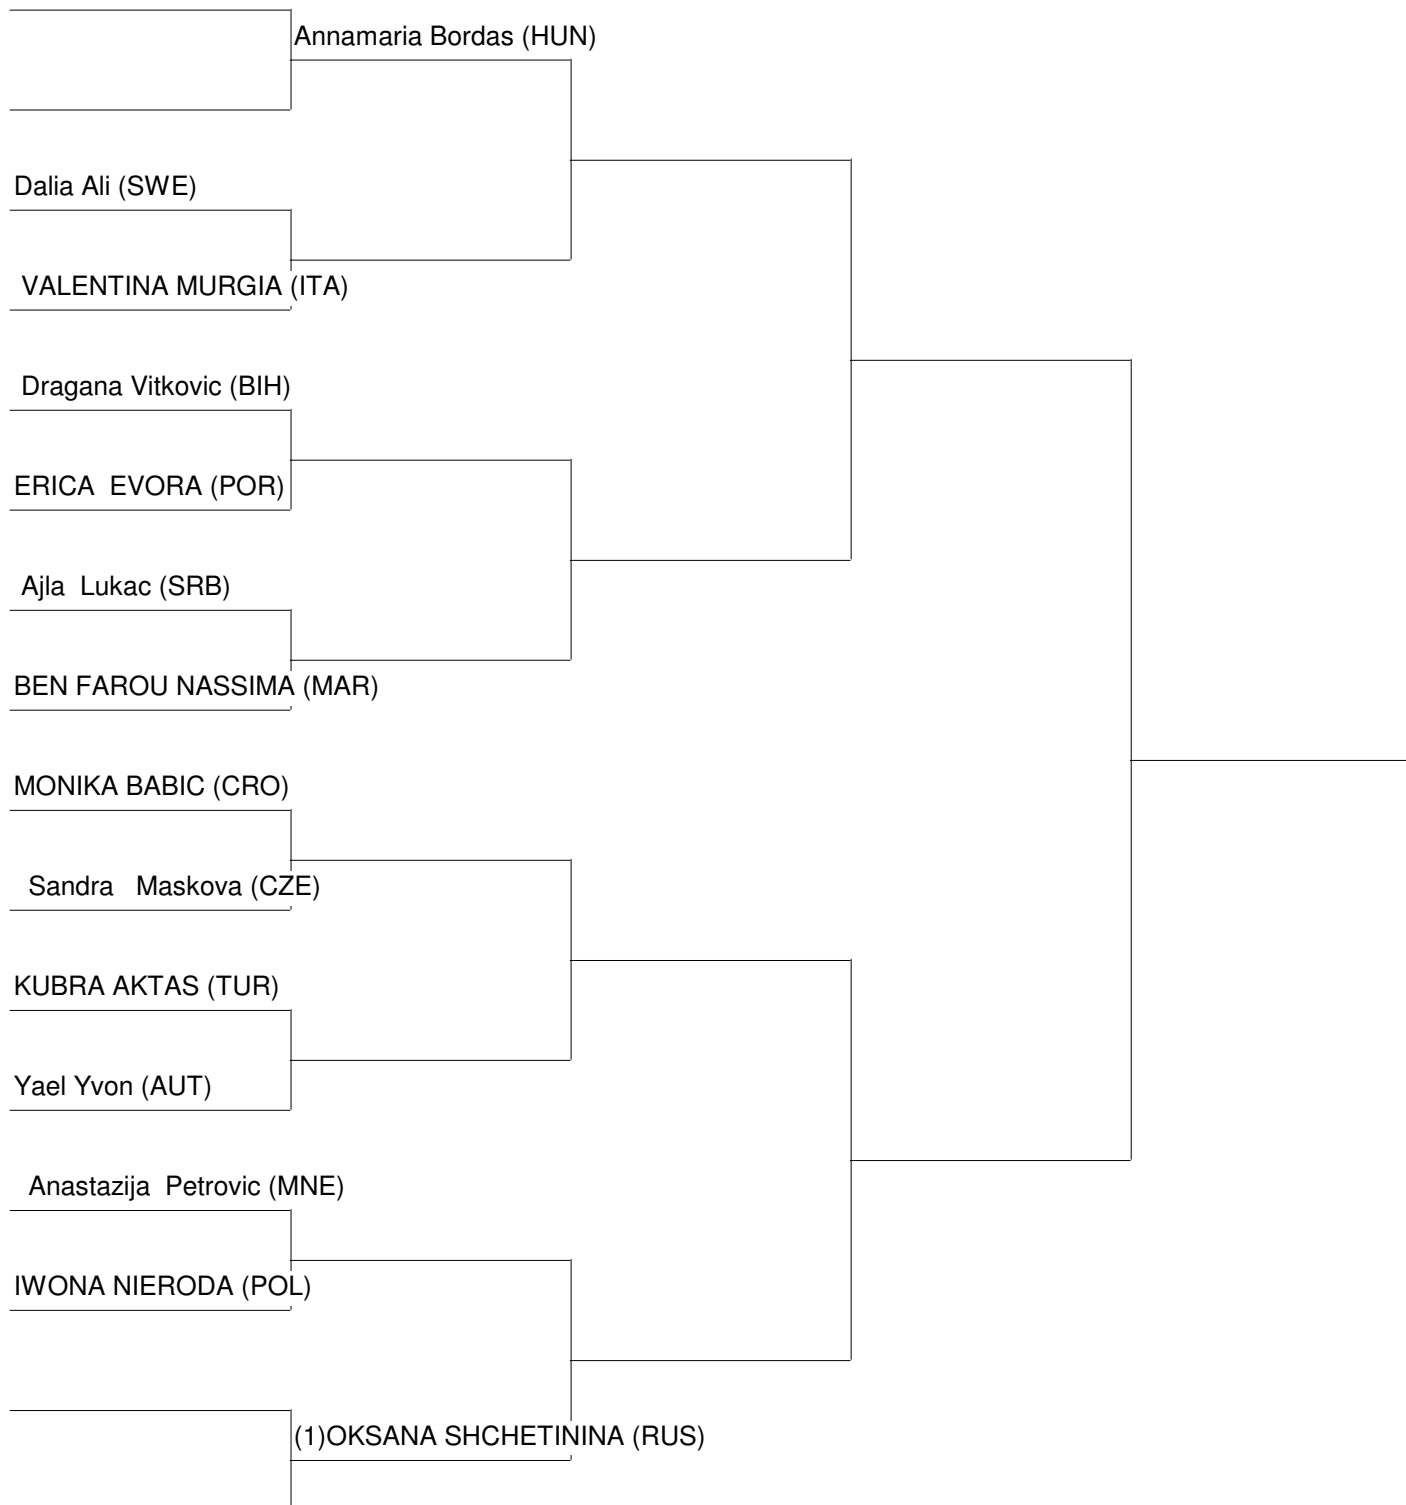

LK women -56kg

WORLD CHAMPIONSHIPS 2015 (KL, K1, LK)

Belgrade [SRB]

21.10.2015 - 01.11.2015

Signature

26.10.2015 18:32:05